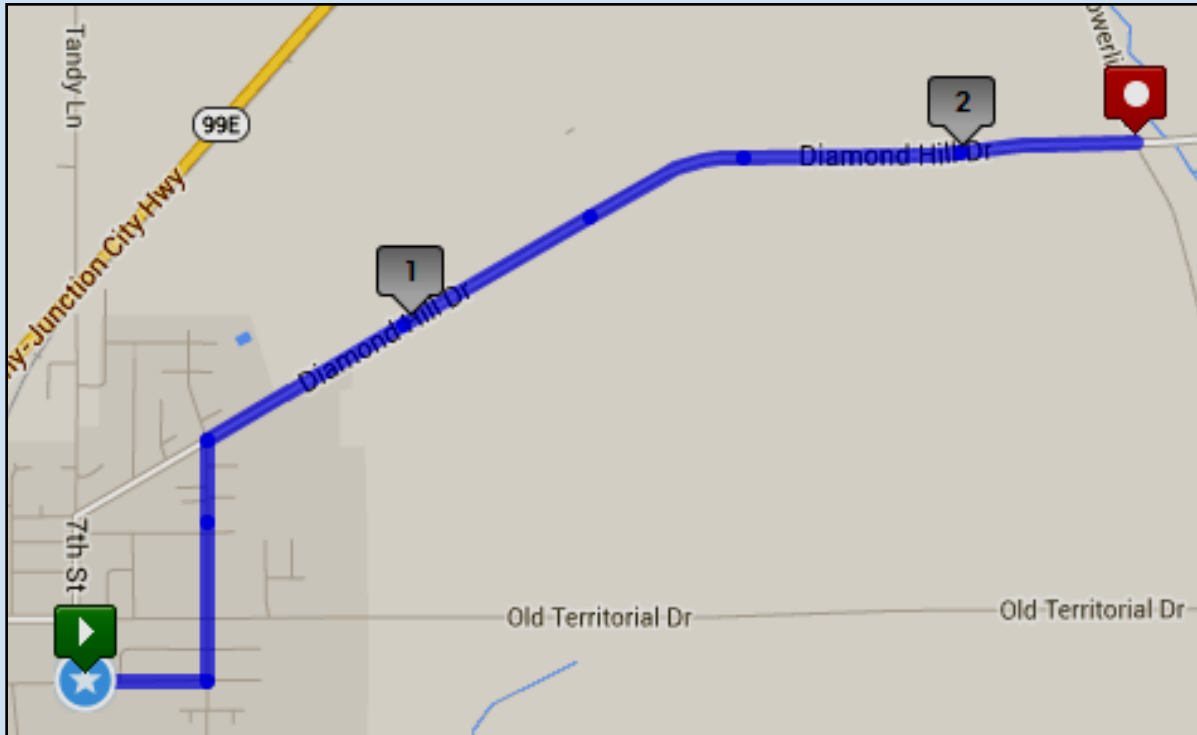

# Epic Oregon Relay: Leg 31–Mild – 2.34 miles

Start: Exchange 30: VEHICLE EXCHANGE 5: Harrisburg United Methodist Church: 710 Smith St, Harrisburg, OR  
Finish: Exchange 31: Harrisburg Church: 31199 Diamond Hill Dr, Harrisburg, OR

**GPS Coordinates**  
Start: 44.271839, -123.163369  
End: 44.285580, -123.128000

**Road Surface**  
Pavement

**Start/Max Elevation**  
313 ft / 318 ft

**Driving Directions:**

- ↑ Continue straight on Smith St (0.2 miles)
- ↶ Turn left onto N 9th St (0.6 miles)
- ↷ Turn right onto Diamond Hill Dr (1.54 miles)

**Exchange will take place at Harrisburg Church (Life Bible Church Offices)**  
**31199 Diamond Hill Dr, Harrisburg, OR**