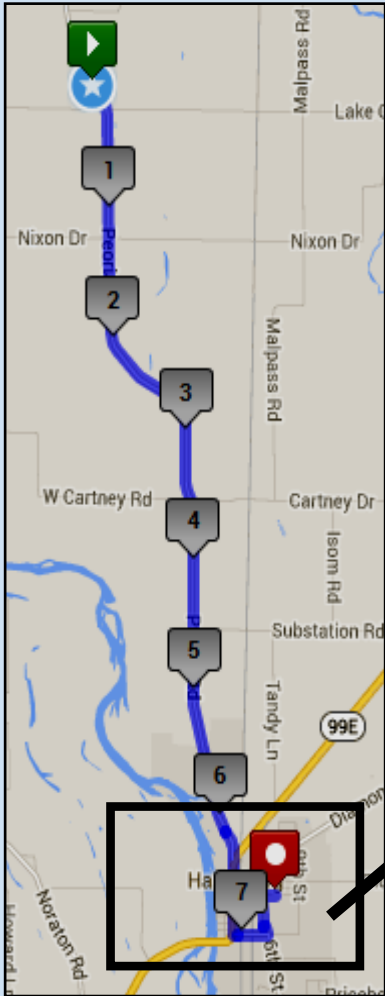

Epic Oregon Relay: Leg 30-Very Hard – 7.55 miles

Start: Exchange 29: Lake Creek Mennonite School: 26585 Peoria Rd, Halsey, OR

Finish: Exchange 30: VEHICLE EXCHANGE 5: Harrisburg United Methodist Church: 710 Smith St, Harrisburg, OR

Zoomed in view within Harrisburg

GPS Coordinates

Start: 44.453790, -123.209100

End: 44.271839, -123.163369

Road Surface

Pavement

Start/Max Elevation

258 ft / 318 ft

Driving Directions:

- ↑ Follow Peoria Rd (6.13 miles)
- ↑ Merge onto N 3rd St (0.51 miles)
- ↶ Turn left to Lasalle St (0.41 miles)
- ↶ Turn left onto 6th St (0.39 miles)
- ↷ Turn right onto Smith St (0.11 miles)