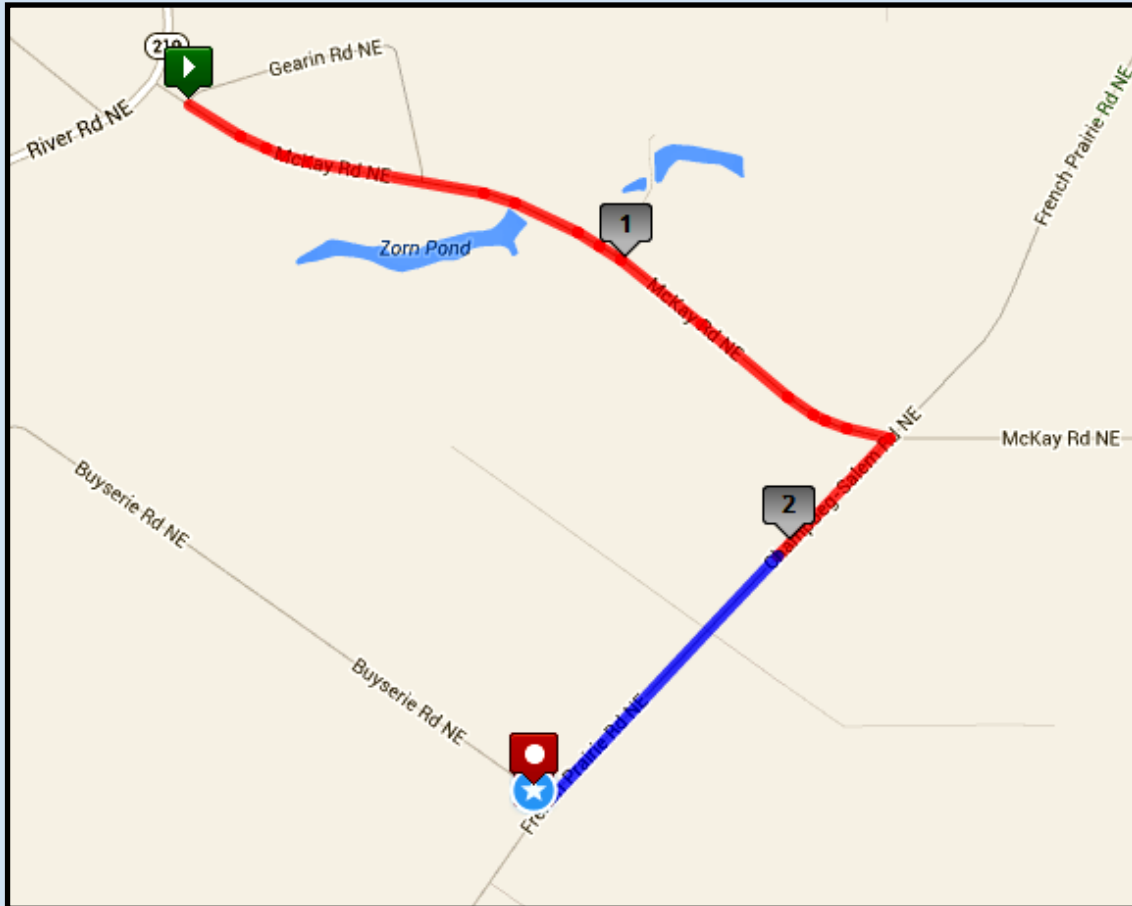

Epic Oregon Relay: Leg 5 - Mild- 2.78 miles

Start: Exchange 4: Pullout: McKay Rd NE / Gearin Rd NE St. Paul, OR
Finish: Exchange 5: Roadside: French Prairie Rd NE / Buyserie Rd, Dayton, OR

Driving Directions:

- ↑ Head straight on McKay Rd NE (2.03 miles)
- ↪ Turn right onto French Prairie Rd NE (0.71 miles)
- ↪ Turn right onto Buyserie Rd NE (0.03 miles)

Exchange will be at the intersection of French Prairie Rd and Buyserie Rd

GPS Coordinates

Start: 45.244516,-122.940922
End: 45.223278,-122.925746

Road Surface

Pavement

Start/Max Elevation

191 ft / 191 ft