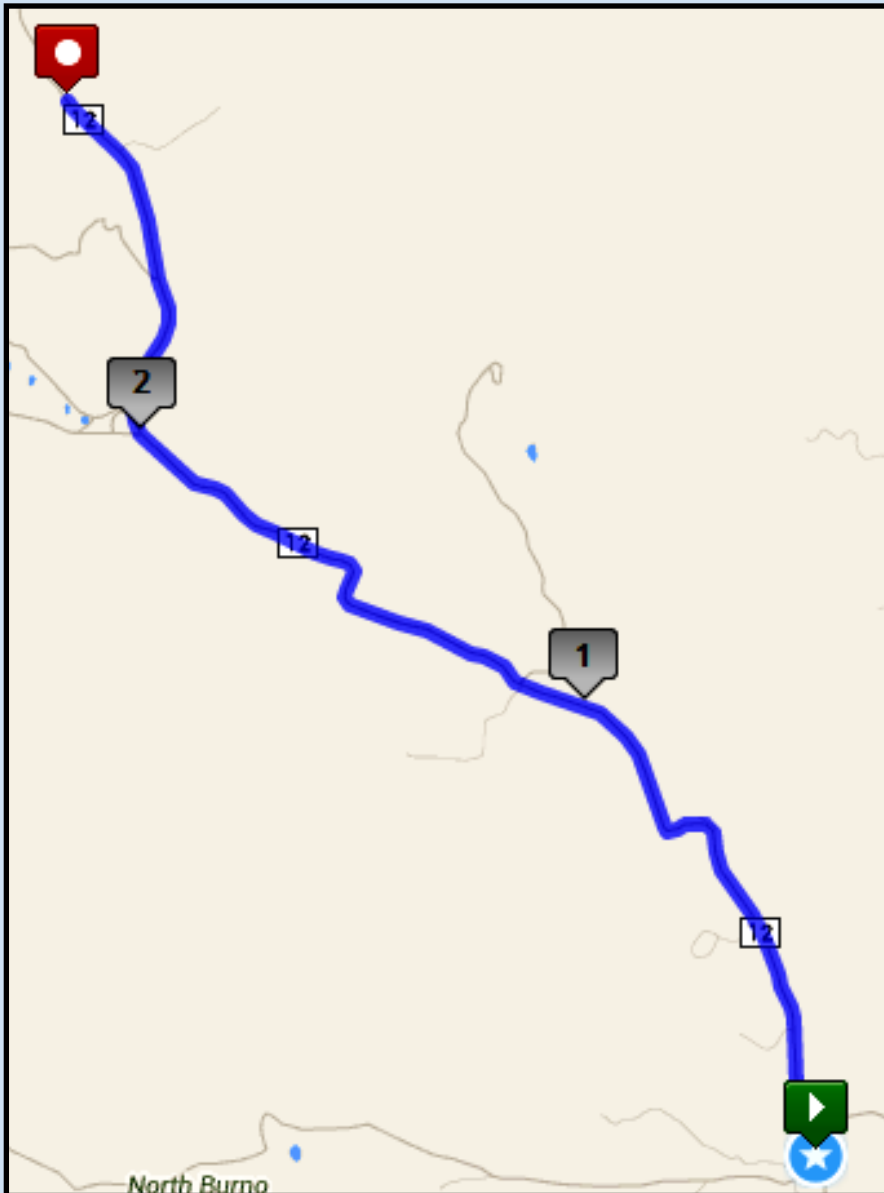

Epic Rocky Mountain Relay: Leg 9 - Moderate – 2.67 miles

 Start: Exchange 8: Pullout: 10234-10464 Co Rd 12, Cotopaxi, CO
 Finish: Exchange 9: Pullout: Co Rd 12: Cotopaxi, CO

GPS Coordinates
Start: 38.511064, -105.698653
End: 38.538259, -105.723308
Road Surface
Dirt
Start/Max Elevation
8516 ft / 9137 ft

Driving Directions:
 Continue straight on County Rd 12 (2.67 miles)
Exchange will take place at a pullout on County Road 12