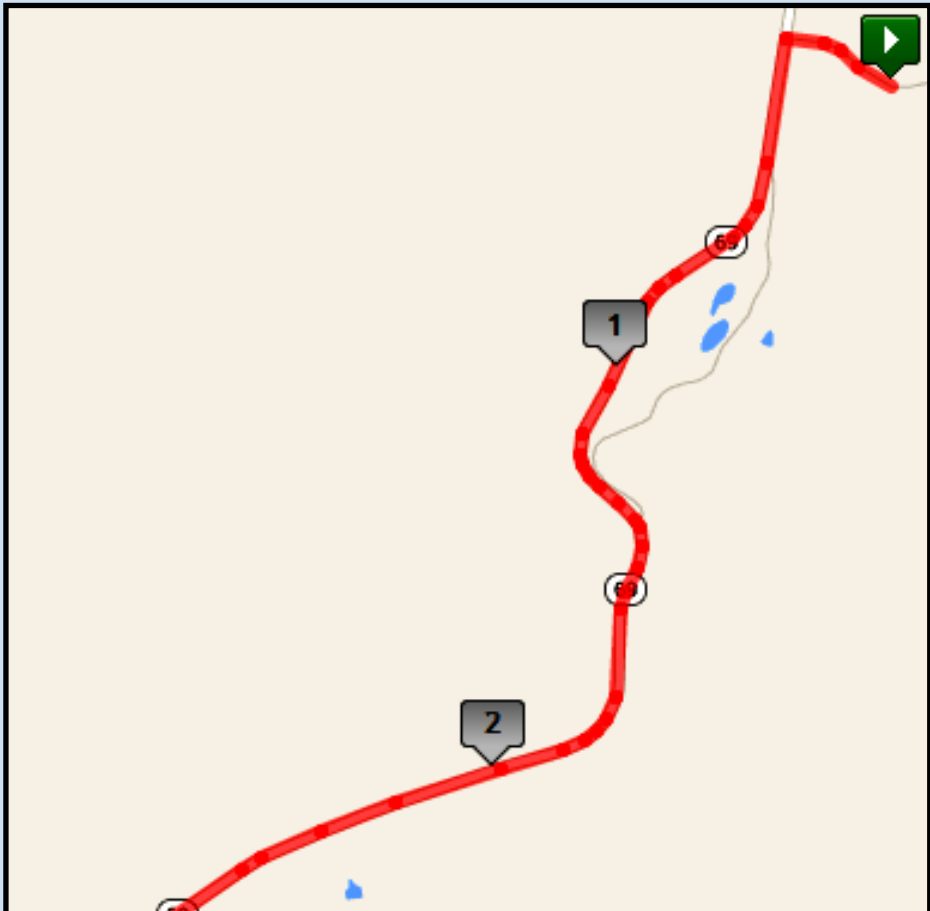

Epic Rocky Mountain Relay: Leg 5 - Moderate – 3.29 miles

 Start: Exchange 4: Pullout: 193 Gulch Rd, Cotopaxi, CO
 Finish: Exchange 5: Pullout: 73 County Rd 1A, Cotopaxi, CO

GPS Coordinates
Start: 38.339300, -105.592090
End: 38.309210, -105.620820
Road Surface
Pavement/Dirt
Start/Max Elevation
6921 ft / 7303 ft

Driving Directions:
 Continue straight on Gulch (0.23 miles)
 Turn left onto CO-69 S (2.99 miles)
 Turn right onto County Rd 1A (0.07 miles)
Exchange will take place at a pullout at 73 County Rd 1A