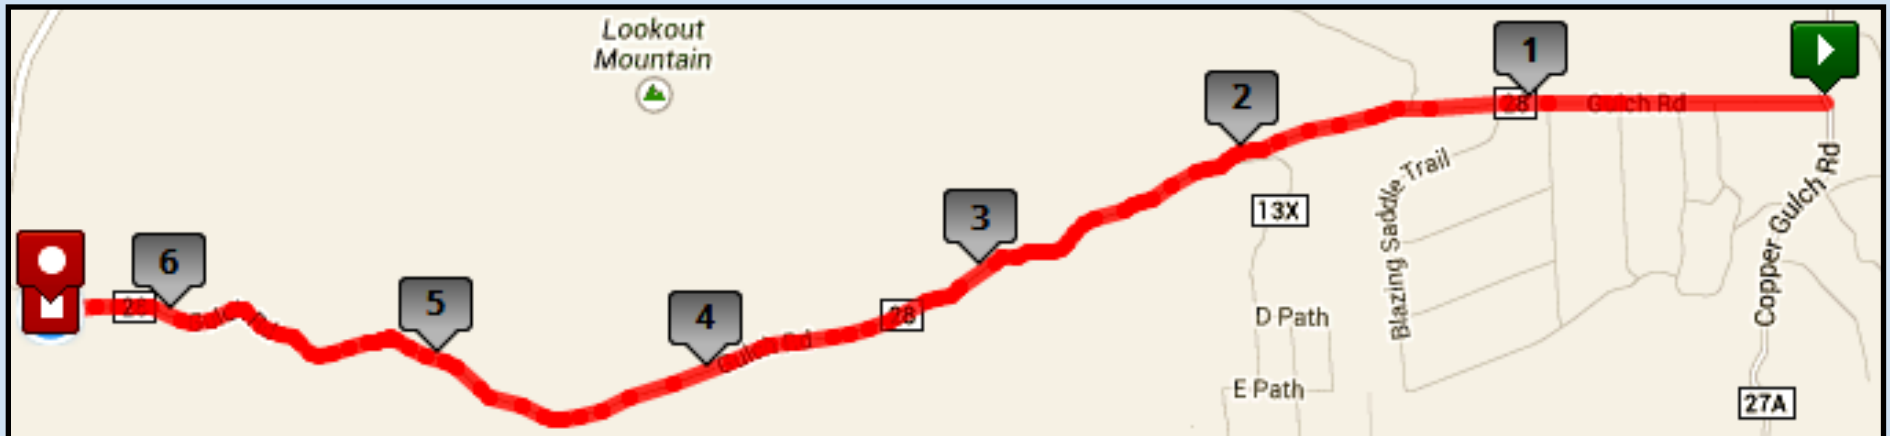

Epic Rocky Mountain Relay: Leg 4- Hard- 6.41 miles

 Start: Exchange 3: Pullout: 5999 Gulch Rd, Cotopaxi, CO
 Finish: Exchange 4: Pullout: 193 Gulch Rd, Cotopaxi, CO

GPS Coordinates
Start: 38.349660, -105.481450
End: 38.339300, -105.592090
Road Surface
Pavement/Dirt
Start/Max Elevation
7579 ft / 7644 ft

Driving Directions:
 Continue straight on Gulch Rd/28 (6.41 miles)
Exchange will take place at a pullout on Gulch Rd