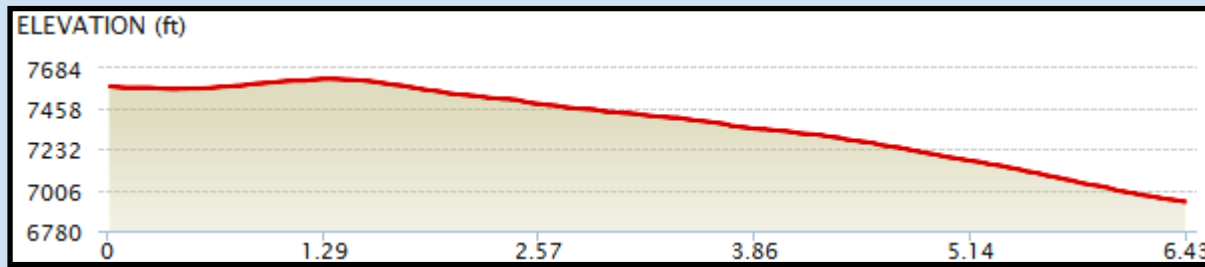

Epic Rocky Mountain Relay: Leg 4- Hard- 6.41 miles

 Start: Exchange 3: Pullout: 5999 Gulch Rd, Cotopaxi, CO
 Finish: Exchange 4: Pullout: 193 Gulch Rd, Cotopaxi, CO

GPS Coordinates
Start: 38.349660, -105.481450
End: 38.339300, -105.592090
Road Surface
Pavement/Dirt
Start/Max Elevation
7579 ft / 7644 ft

Driving Directions:
 Continue straight on Gulch Rd/28 (6.41 miles)
Exchange will take place at a pullout on Gulch Rd