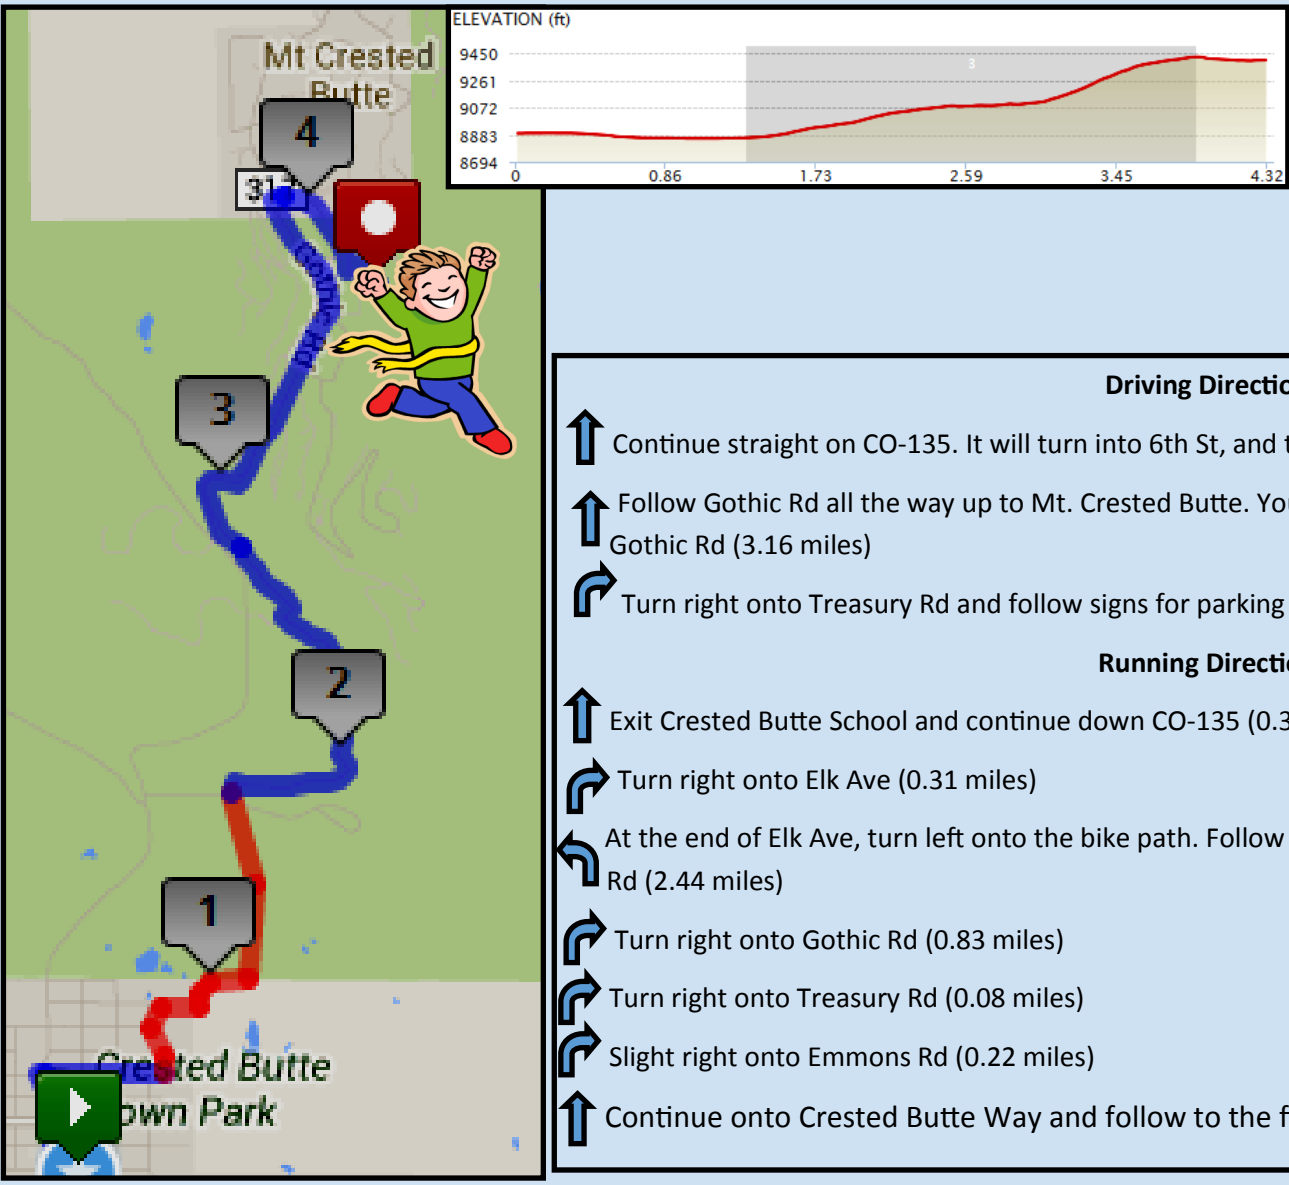

Epic Rocky Mountain Relay: Leg 36 – Hard – 4.30 miles

Start: Exchange 35: Crested Butte School: 818 Red Lady Ave, Crested Butte, CO
Finish: Crested Butte Mountain Resort: 99 Crested Mountain Lane, Crested Butte, CO

GPS Coordinates
 Start: 38.86593,-106.979284
 End: 38.899930, -106.965190
Road Surface
 Pavement
Start/Max Elevation
 8893 ft / 9452 ft

- Driving Directions:**
- ↑ Continue straight on CO-135. It will turn into 6th St, and then Gothic Rd
 - ↑ Follow Gothic Rd all the way up to Mt. Crested Butte. Your runner will be running on a bike path, NOT on Gothic Rd (3.16 miles)
 - ↷ Turn right onto Treasury Rd and follow signs for parking
- Running Directions:**
- ↑ Exit Crested Butte School and continue down CO-135 (0.3 miles)
 - ↷ Turn right onto Elk Ave (0.31 miles)
 - ↶ At the end of Elk Ave, turn left onto the bike path. Follow the path all the way until it merges with Gothic Rd (2.44 miles)
 - ↷ Turn right onto Gothic Rd (0.83 miles)
 - ↷ Turn right onto Treasury Rd (0.08 miles)
 - ↷ Slight right onto Emmons Rd (0.22 miles)
 - ↑ Continue onto Crested Butte Way and follow to the finish!