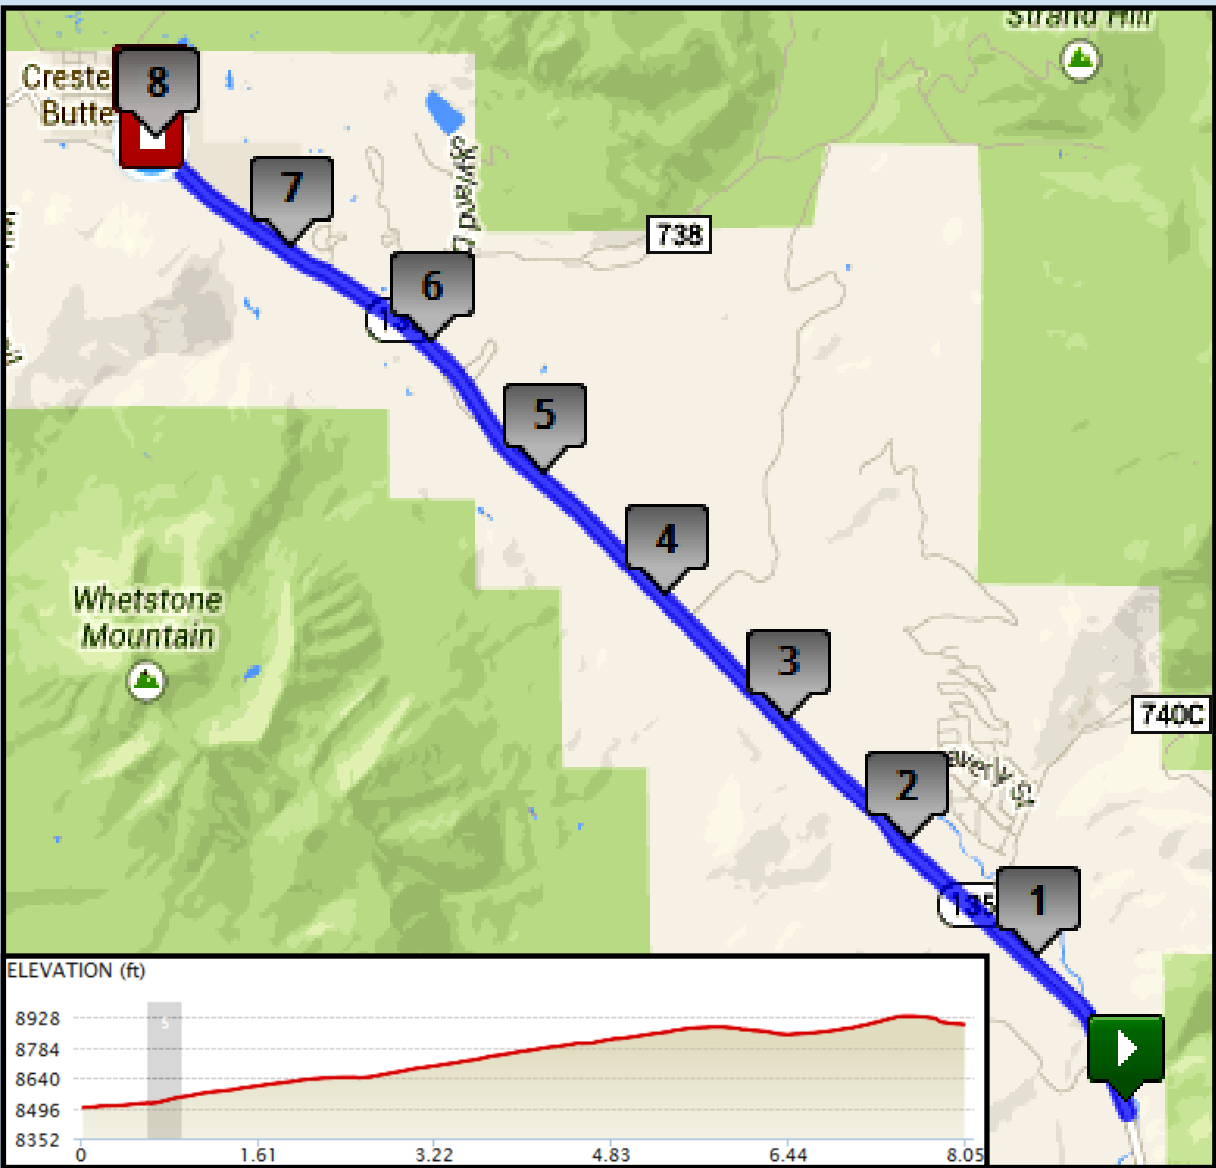

Epic Rocky Mountain Relay: Leg 35– Very Hard – 8.03 miles

 Start: Exchange 34: Turnaround: 18772 Colorado 135, Almont, CO
 Finish: Exchange 35: Crested Butte School: 818 Red Lady Ave, Crested Butte, CO

GPS Coordinates
Start: 38.787175, -106.872339
End: 38.86593, -106.979284

Road Surface
Pavement

Start/Max Elevation
8738 ft / 8760 ft

Driving Directions:

 Continue straight on CO-135 (8.03 miles)

Exchange will take place in the parking lot of Crested Butte School, which is at the intersection of CO-135, Red Lady Ave and 7th St