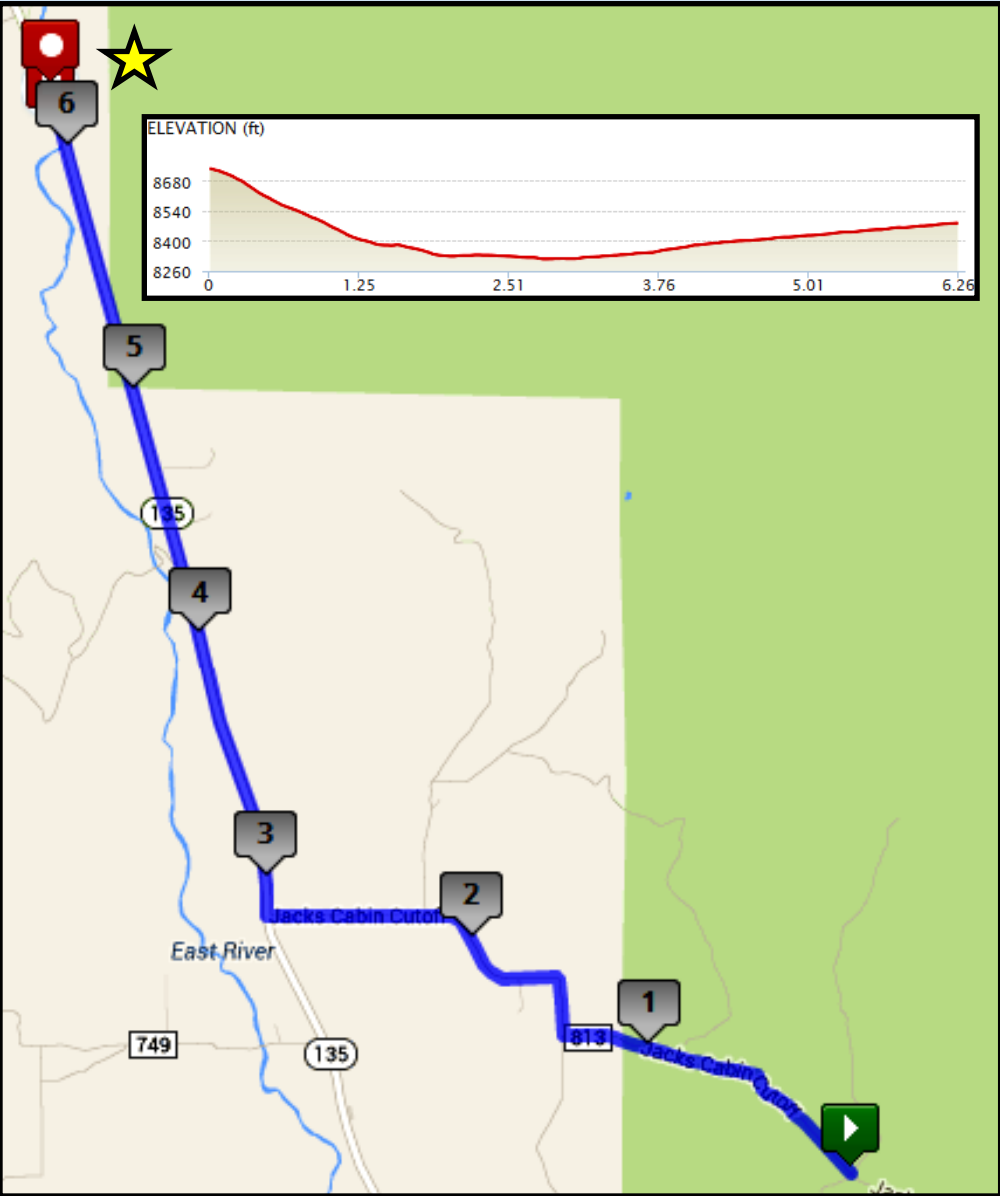

Epic Rocky Mountain Relay: Leg 34- Hard – 6.24 miles

 Start: Exchange 33: Pullout: 3155-3175 Jack's Cabin Cutoff, Almont, CO
 Finish: Exchange 34: Turnaround: 18772 Colorado 135, Almont, CO

GPS Coordinates
Start: 38.725107, -106.813518
End: 38.787175, -106.872339

Road Surface
Pavement

Start/Max Elevation
8738 ft / 8760 ft

Driving Directions:

-  Continue to follow Jack's Cabin Rd/ Co Rd 813 (2.86 miles)
-  Turn right onto CO-135 N (3.38 miles)

Exchange will take place at a turnaround on CO-135