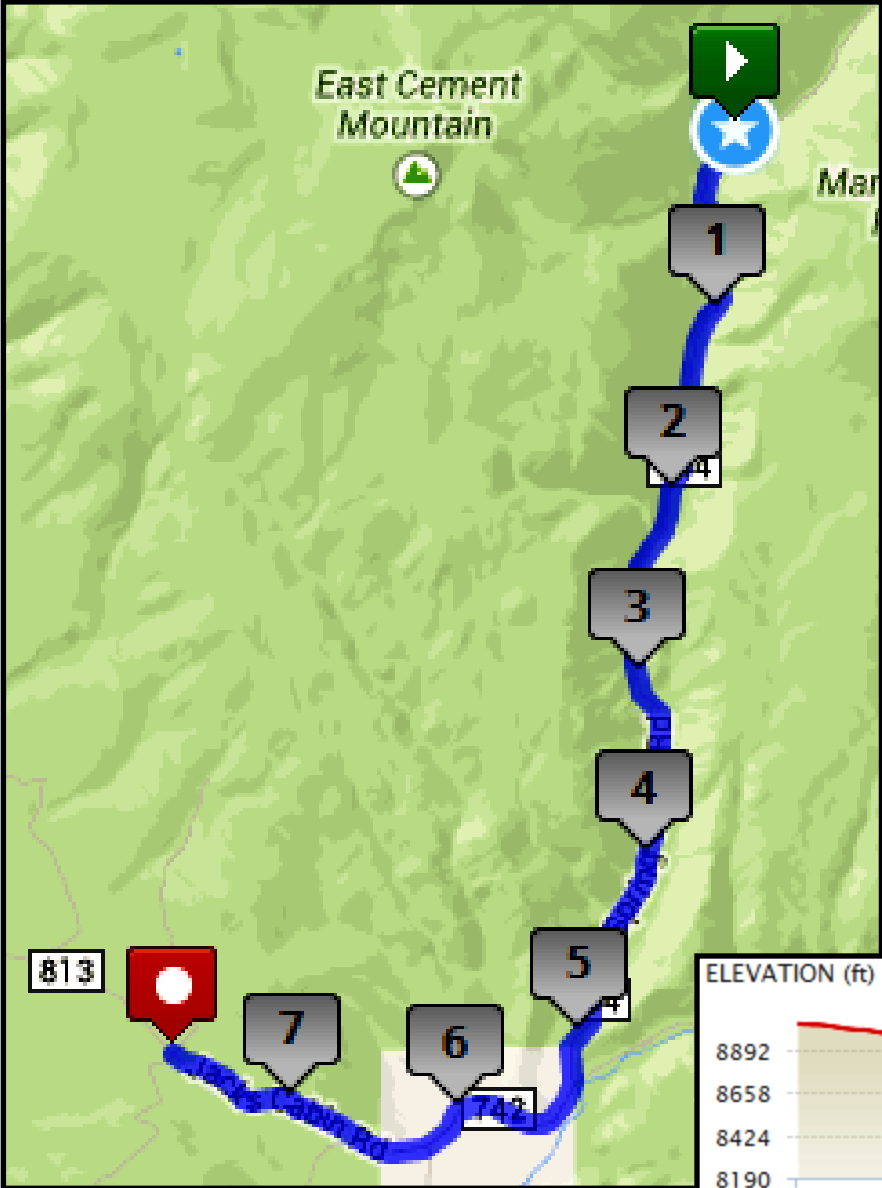

Epic Rocky Mountain Relay: Leg 33 - Very Hard – 7.67 miles

Start: Exchange 32: Pullout: County Rd 744, Almont, CO
 Finish: Exchange 33: Pullout: 3155-3175 Jack's Cabin Cutoff, Almont, CO

GPS Coordinates
Start: 38.793087, -106.760362
End: 38.725107, -106.813518

Road Surface
Dirt/Paved

Start/Max Elevation
9037 ft / 9049 ft

Driving Directions:

- Continue straight on 744 (3.03 miles)
- Slight right onto Co Rd 742 (1.09 miles)
- Slight right onto Jack's Cabin Rd/Co Rd 813 (1.32 miles)

Exchange will take place at a pullout on Jack's Cabin Road