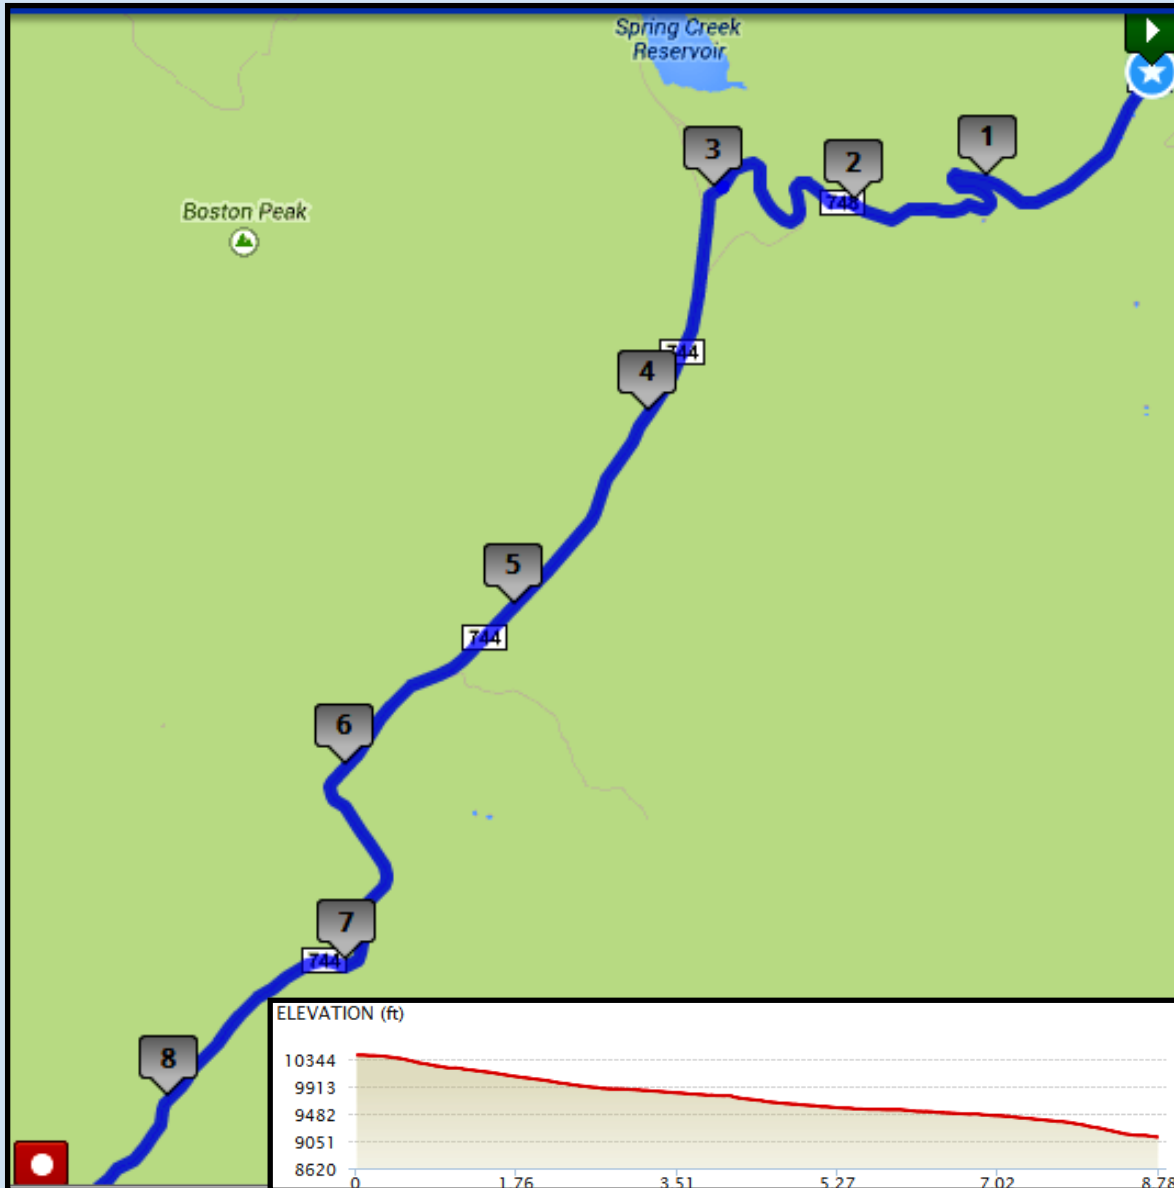

Epic Rocky Mountain Relay: Leg 32 - Very Hard – 8.74 miles

 Start: Exchange 31: Pullout: County Rd 748, Almont, CO
 Finish: Exchange 32: Pullout: County Rd 744, Almont, CO

GPS Coordinates
Start: 38.862142, -106.673470
End: 38.793087, -106.760362

Road Surface
Dirt

Start/Max Elevation
10,403 ft / 10,410 ft

Driving Directions:

-  Continue straight on 748 (3.03 miles)
-  Turn left onto County Rd 744 (5.72 miles)

Exchange will take place at a pullout on County Rd 744