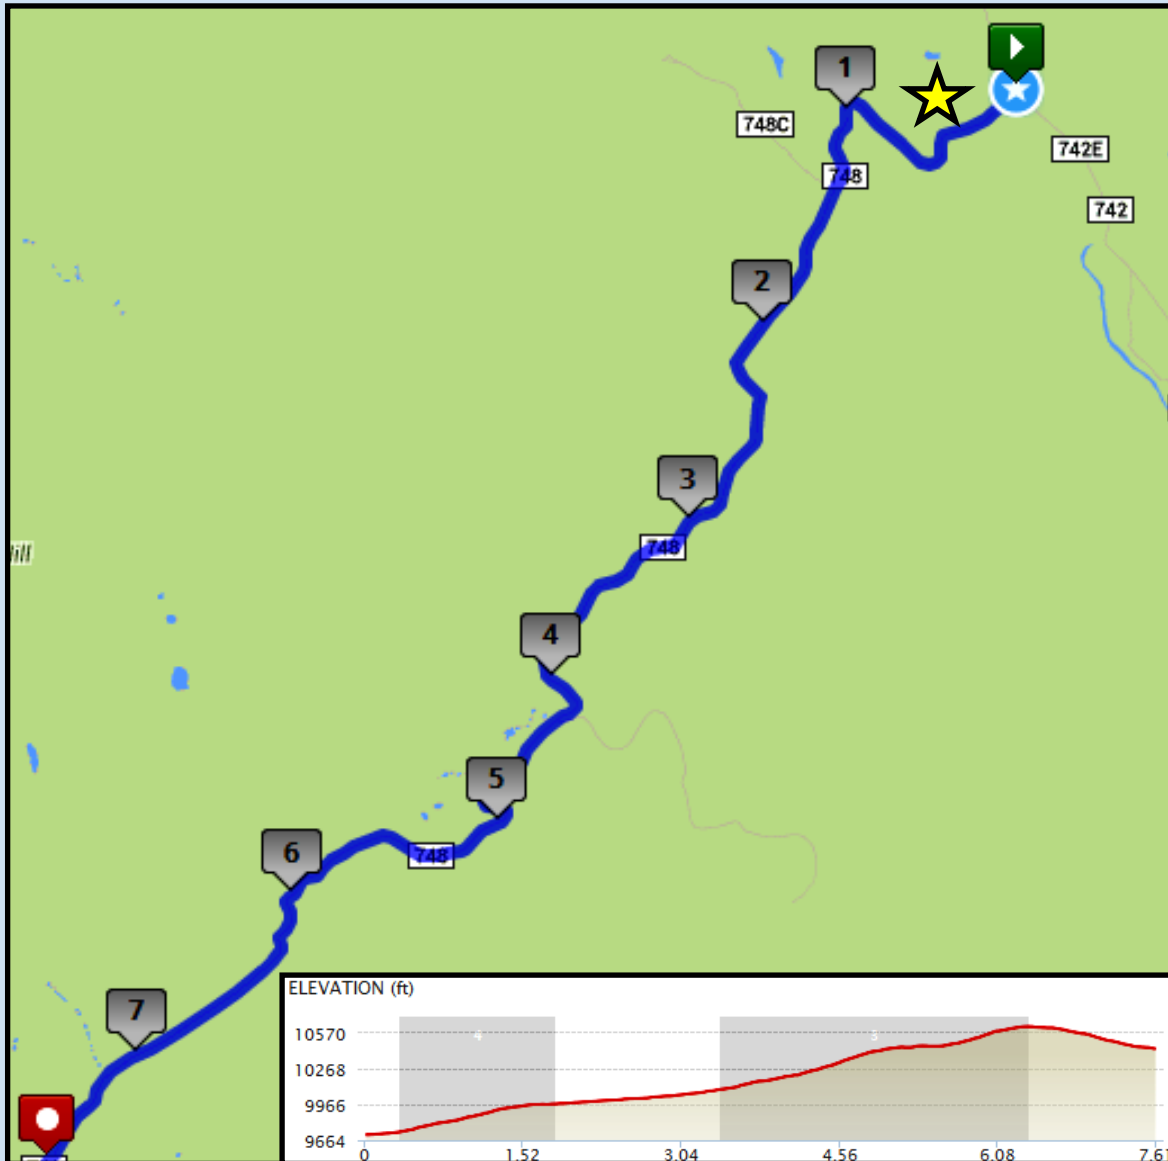

Epic Rocky Mountain Relay: Leg 31 - Very Hard – 7.57 miles

 Start: Exchange 30: VEHICLE EXCHANGE 5: 31998 County Rd 742, Almont, CO
 Finish: Exchange 31: Pullout: County Rd 748, Almont, CO

GPS Coordinates
Start: 38.92572, -106.59949
End: 38.862142, -106.673470
Road Surface
Dirt
Start/Max Elevation
9710 ft / 10,640 ft

Driving Directions:

 Turn left at Exchange 30 onto County Rd 748, then continue straight (7.57 miles)
Exchange will take place at a pullout on 748

 Look for breakfast burritos and coffee shortly after Exchange 30! Enjoy the Rocky Mountain sunrise with some hot food and beverages ... doesn't get much better than that! Available starting at 6am.