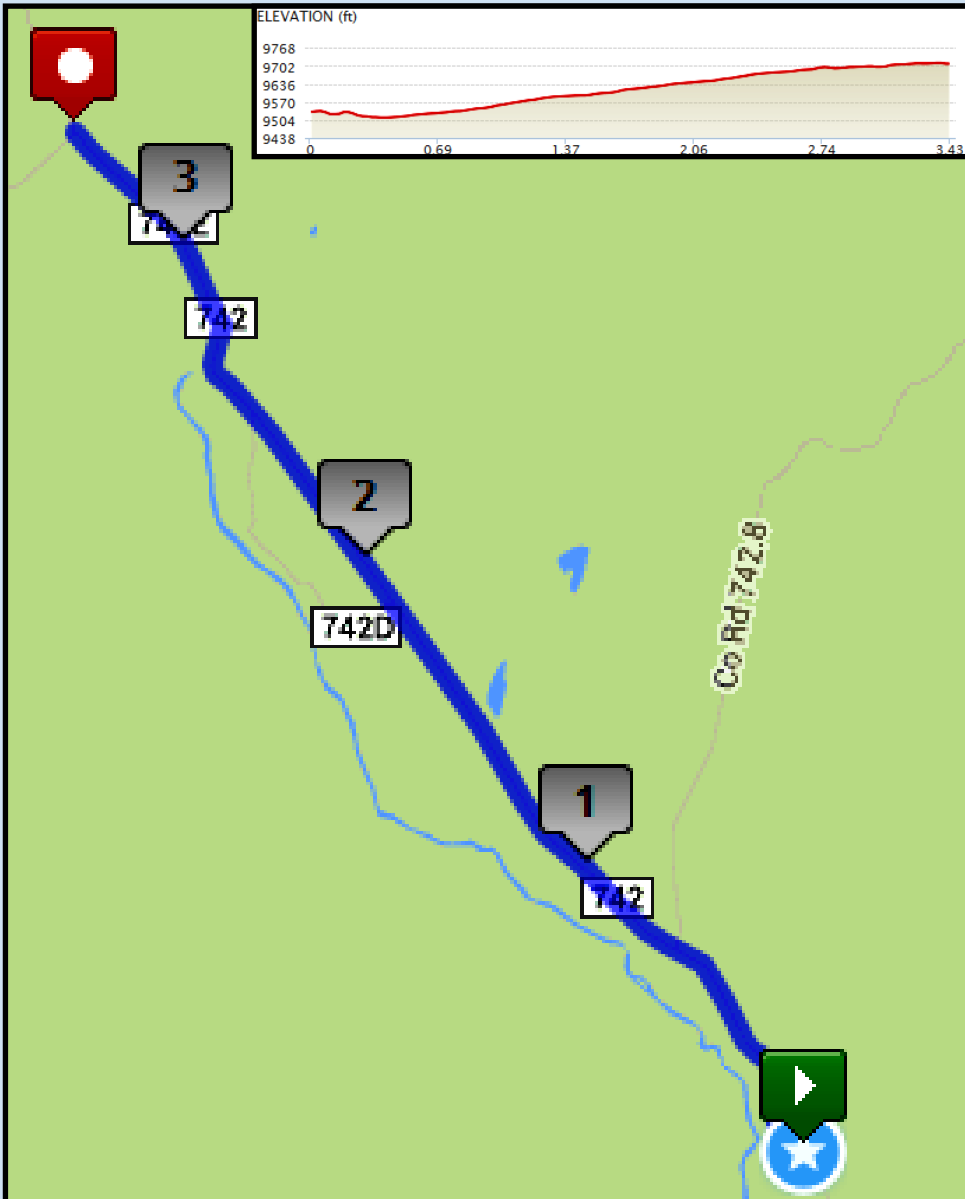

Epic Rocky Mountain Relay: Leg 30 - Mild – 3.42 miles

 Start: Exchange 29: Roadside: 28111-28663 County Rd 742, Almont, CO
 Finish: Exchange 30: VEHICLE EXCHANGE 5: 31998 County Rd 742, Almont, CO

GPS Coordinates
Start: 38.886916,-106.56382
End: 38.92572, -106.59949
Road Surface
Dirt
Start/Max Elevation
9533 ft / 9711 ft

Driving Directions:

 Continue straight on County Rd 742 (3.42miles)
Exchange will take place at a pullout on 742