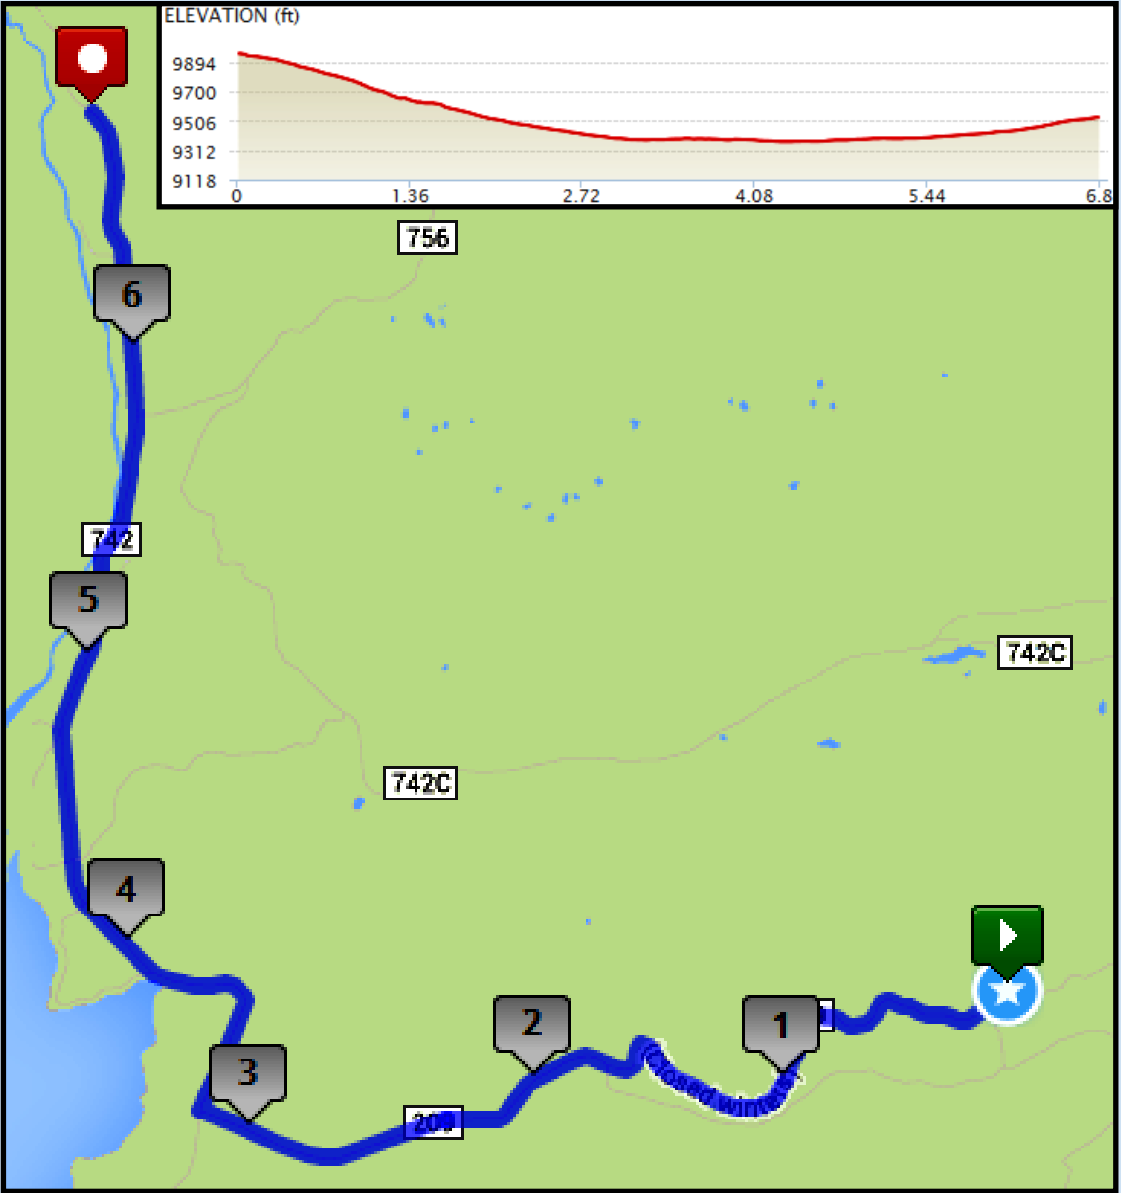

Epic Rocky Mountain Relay: Leg 29 - Hard – 6.79 miles

 Start: Exchange 28: Roadside: 1430 County Rd 209, Almont, CO
 Finish: Exchange 29: Roadside: 28111-28663 County Rd 742, Almont, CO

GPS Coordinates
Start: 38.846443,-106.509522
End: 38.886916,-106.56382
Road Surface
Dirt
Start/Max Elevation
9954 ft / 9954 ft

Driving Directions:

-  Continue straight on County Rd 209 (3.17miles)
-  Turn right onto Country Rd 742 (3.62 miles)

Exchange will take place at a pullout on 742