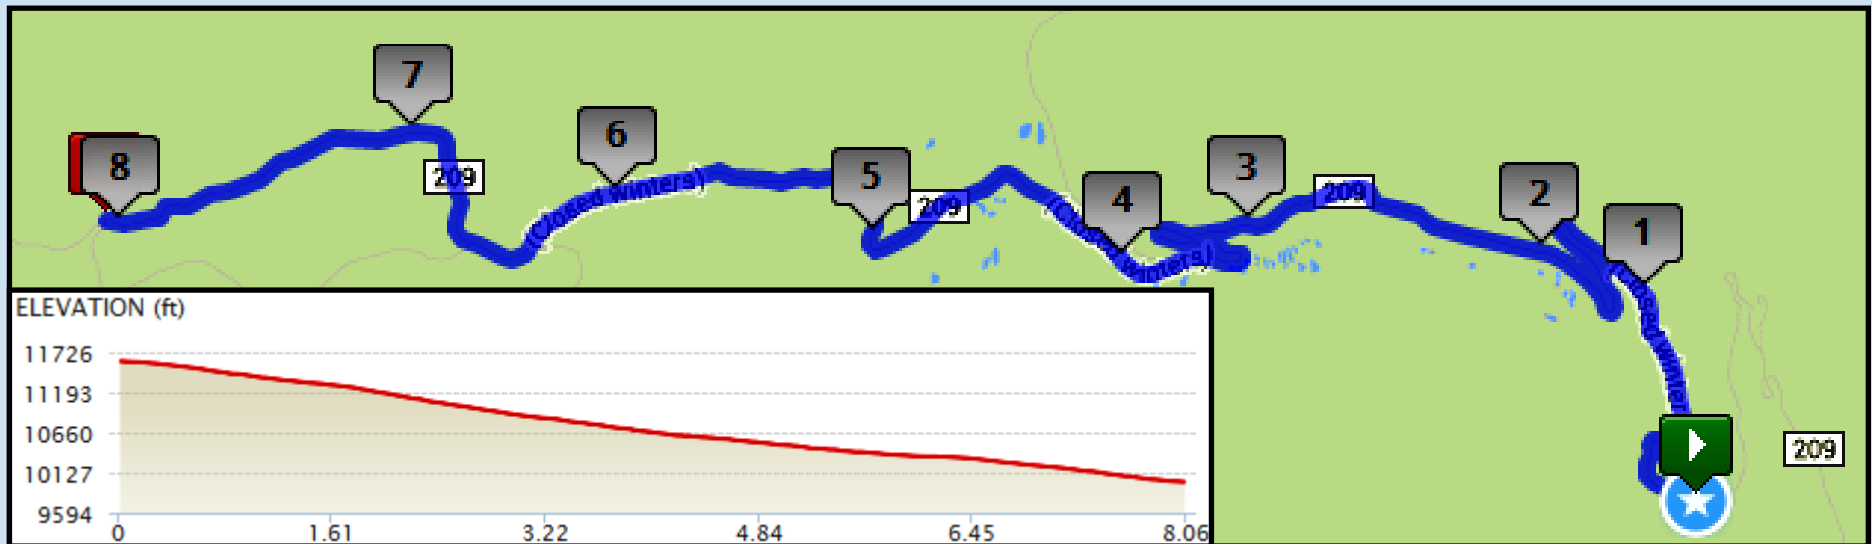

# Epic Rocky Mountain Relay: Leg 28 - Very Hard – 8.04 miles

 Start: Exchange 27: Pullout: 1485-1499 CR 209 Almont, CO  
 Finish: Exchange 28: Roadside: 1430 County Rd 209, Almont, CO

**GPS Coordinates**  
Start: 38.833730, -106.417170  
End: 38.846443, -106.509522

**Road Surface**  
Dirt

**Start/Max Elevation**  
11,365ft / 12,156 ft

**Driving Directions:**

 Continue straight on County Rd 209 (8.04 miles)

Exchange will take place at a pullout on 209