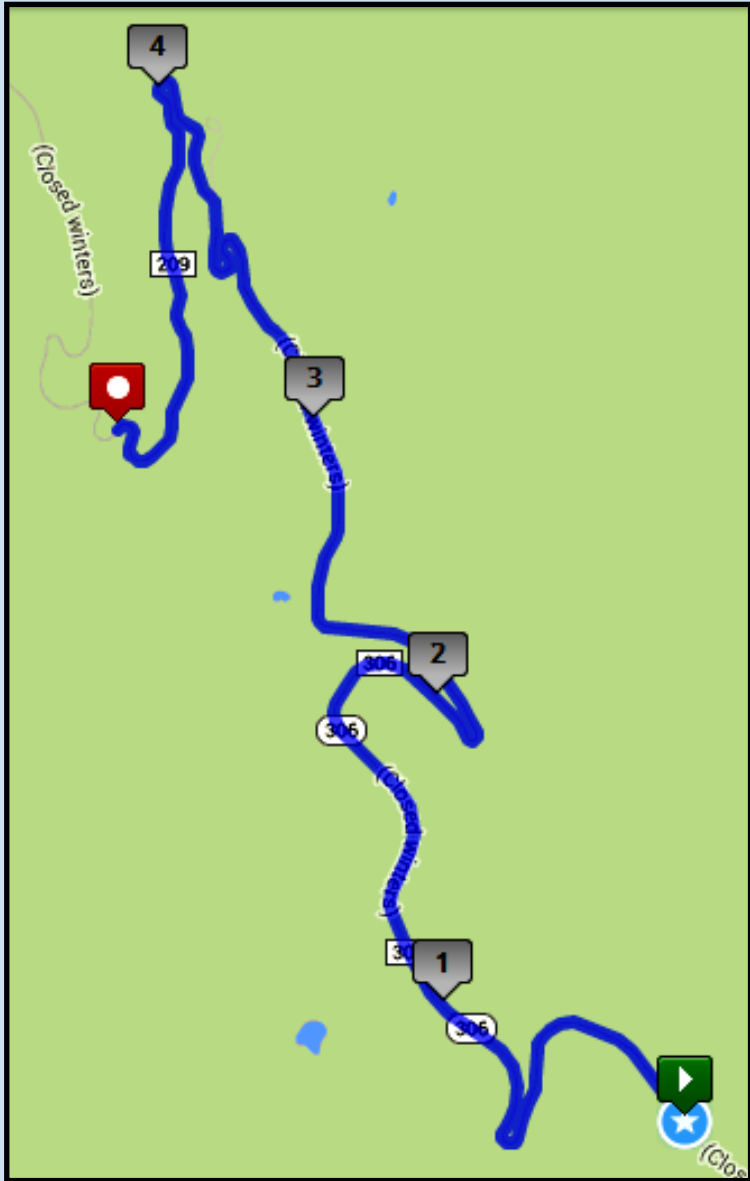

Epic Rocky Mountain Relay: Leg 27 - Very Hard – 4.94 miles

 Start: Exchange 26: Pullout: County Rd 306, Buena Vista, CO
 Finish: Exchange 27: Pullout: 1485-1499 CR 209 Almont, CO

GPS Coordinates
Start: 38.814400, -106.396700
End: 38.833730, -106.417170
Road Surface
Pavement/Dirt
Start/Max Elevation
11,365ft / 12,156 ft

Driving Directions:

 Continue straight on County Rd 306. 306 will turn into 209 (4.94 miles)

Exchange will take place at a pullout on 209