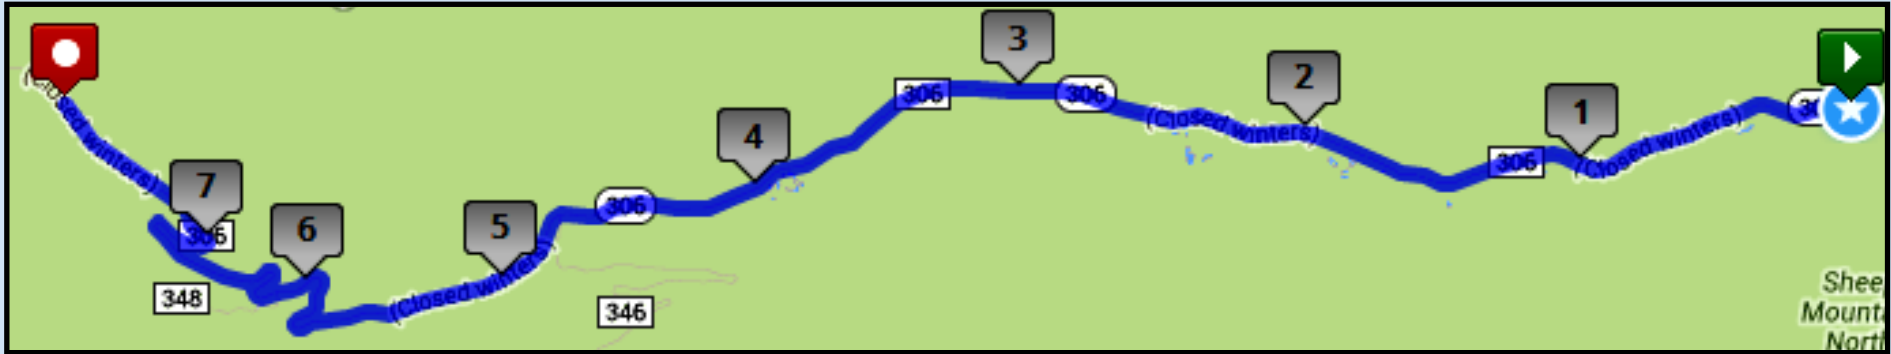

Epic Rocky Mountain Relay: Leg 26 - Very Hard – 7.68 miles

 Start: Exchange 25: Pullout: 21509 County Rd 306, Buena Vista, CO
 Finish: Exchange 26: Pullout: County Rd 306, Buena Vista, CO

GPS Coordinates
Start: 38.813899, -106.283832
End: 38.814400, -106.396700
Road Surface
Pavement
Start/Max Elevation
9413 ft / 11,371 ft

Driving Directions:

 Continue straight on County Rd 306 (7.68 miles)

Exchange will take place at a pullout on 306