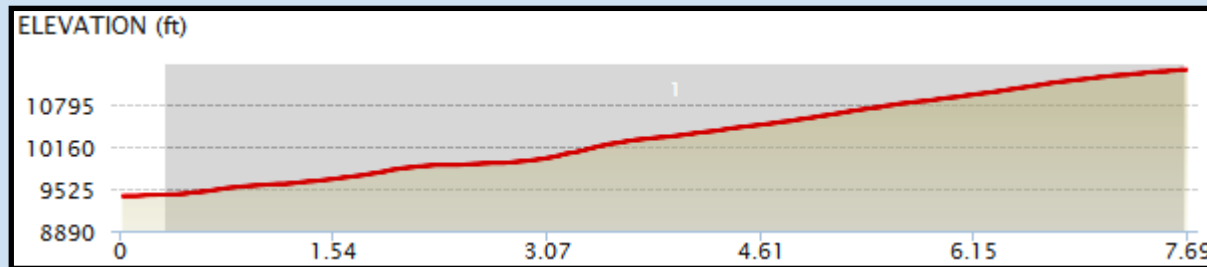

Epic Rocky Mountain Relay: Leg 26 - Very Hard – 7.68 miles

 Start: Exchange 25: Pullout: 21509 County Rd 306, Buena Vista, CO
 Finish: Exchange 26: Pullout: County Rd 306, Buena Vista, CO

GPS Coordinates
Start: 38.813899, -106.283832
End: 38.814400, -106.396700
Road Surface
Pavement
Start/Max Elevation
9413 ft / 11,371 ft

Driving Directions:

 Continue straight on County Rd 306 (7.68 miles)

Exchange will take place at a pullout on 306