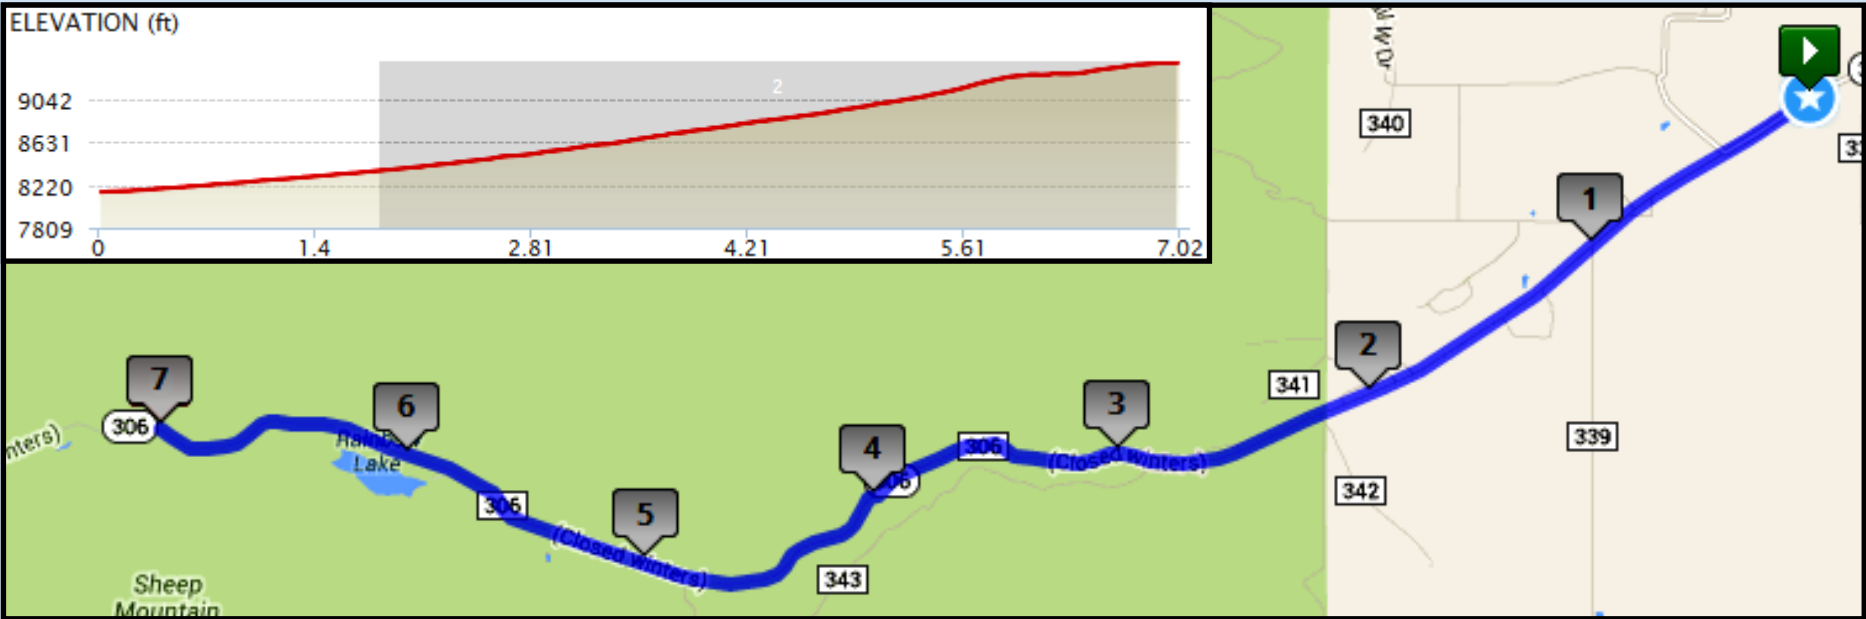

Epic Rocky Mountain Relay: Leg 25 - Very Hard – 7.0 miles

 Start: Exchange 24: VEHICLE EXCHANGE 4: High Country Auctions: 16255 County Rd 306, Buena Vista, CO
 Finish: Exchange 25: Pullout: 21509 County Rd 306, Buena Vista, CO

GPS Coordinates
Start: 38.831839,-106.168973
End: 38.813899, -106.283832
Road Surface
Pavement
Start/Max Elevation
8152 ft / 9393 ft

Driving Directions:

 Continue straight on County Rd 306 (7.0 miles)

Exchange will take place at a pullout on County Rd 306