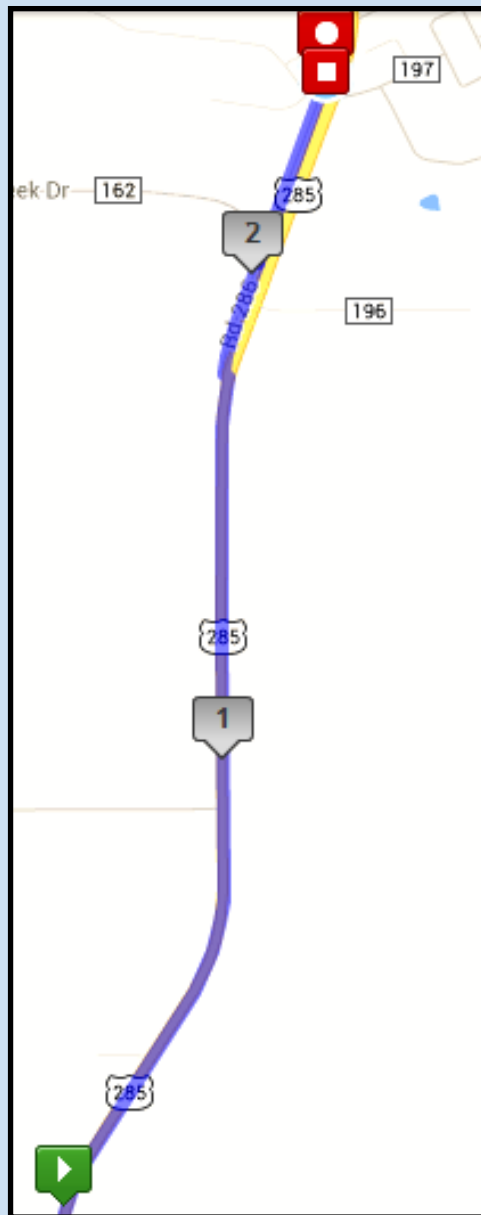

Epic Rocky Mountain Relay: Leg 22 - Mild – 2.43 miles

- Start: Exchange 21: Pullout: 20061 US-285, Nathrop, CO
- Finish: Exchange 22: Pullout : CR-286, Nathrop, CO

GPS Coordinates
Start: 38.711150, -106.091850
End: 38.744330, -106.081810

Road Surface
Pavement

Start/Max Elevation
7817ft / 7818 ft

Driving Directions:

- ↑ Continue straight on CO-285 (1.78 miles)
- ↶ Turn left onto CR-286 (0.29 miles)

Exchange will take place at a pullout on CR-286