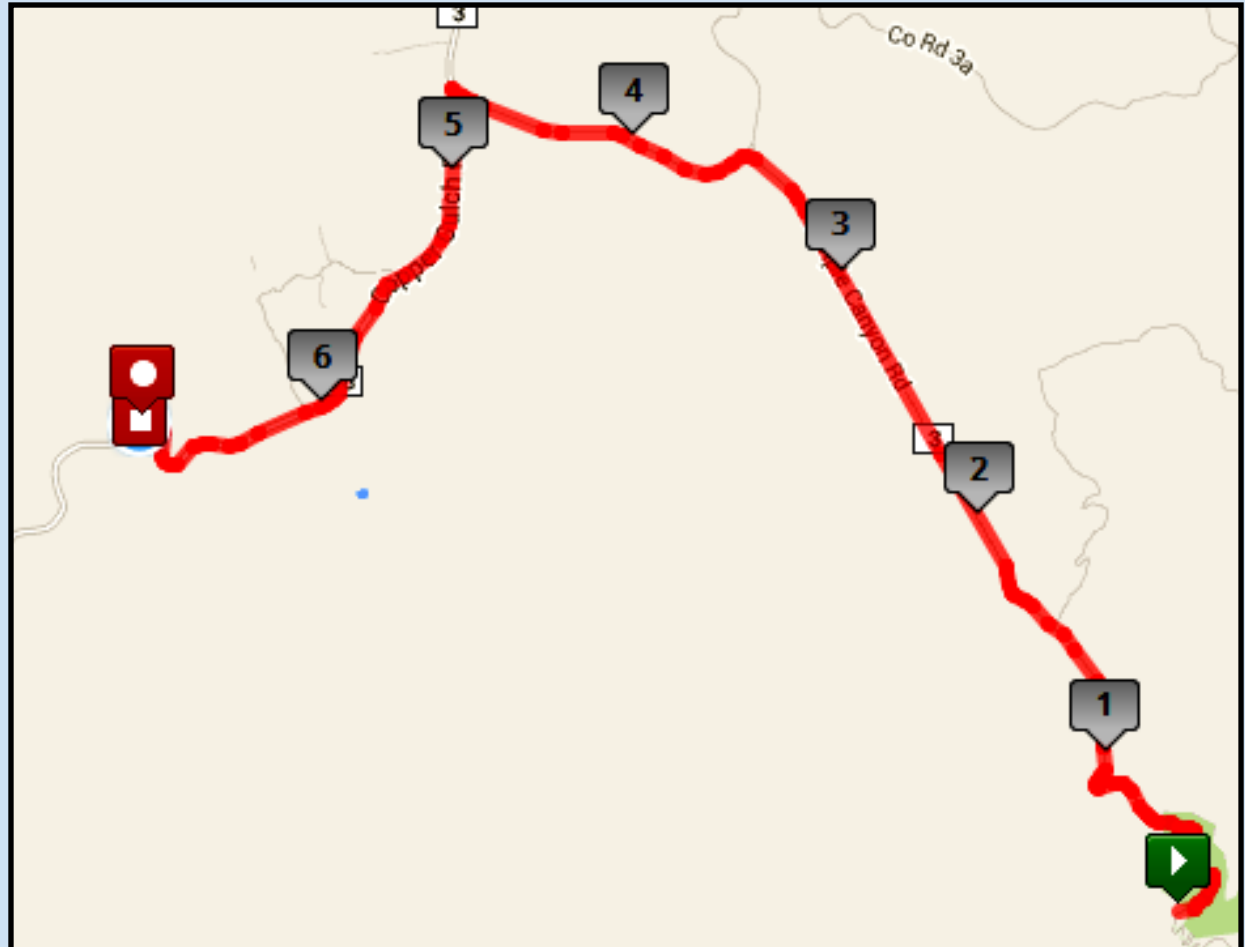

Epic Rocky Mountain Relay: Leg 2-Very Hard- 6.82 miles

 Start: Exchange 1: Pullout: 7383 Temple Canyon Rd, Canon City, CO
 Finish: Exchange 2: Pullout: 13999 Copper Gulch Rd, Cotopaxi, CO

Driving Directions:

 Continue straight on Temple Canyon Rd (4.8 miles)

 Turn left onto Copper Gulch Rd (2.02 miles)

Exchange will take place at a pullout on Copper Gulch Rd

GPS Coordinates
Start: 38.408330, -105.325810
End: 38.433430, -105.393860

Road Surface
Pavement/Dirt

Start/Max Elevation
5866 ft / 6414 ft