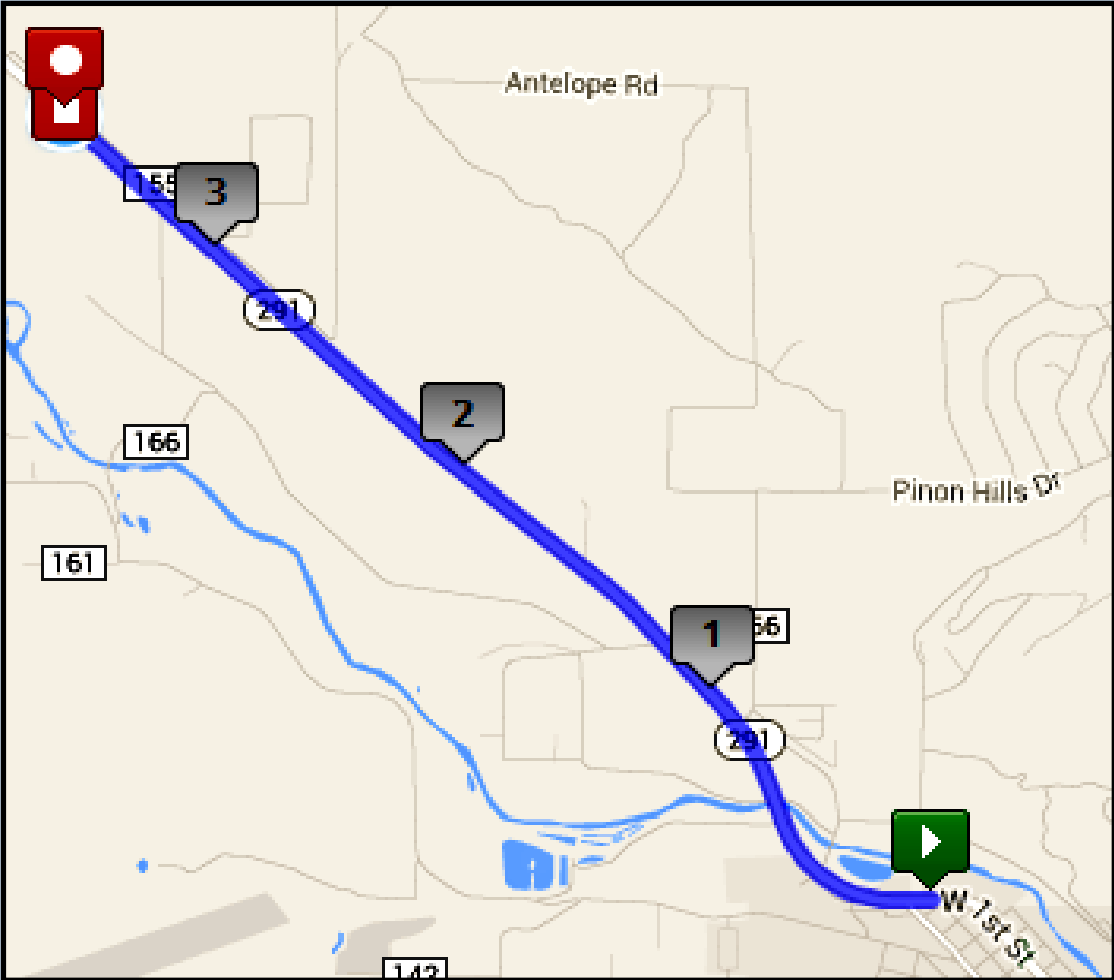

# Epic Rocky Mountain Relay: Leg 19 - Mild – 3.60 miles

 Start: Exchange 18: VEHICLE EXCHANGE 3: Salida Baseball Fields: West 1st St, Salida, CO  
 Finish: Exchange 19: Pullout: 10364 CO-291, Salida, CO

**GPS Coordinates**  
Start: 38.542065, -106.00082  
End: 38.577040, -106.047750  
**Road Surface**  
Pavement  
**Start/Max Elevation**  
7081 ft / 7267 ft

**Driving Directions:**

 Leave Exchange 18 the same way you entered on 291, then continue straight on 291 (3.6 miles)

**Exchange will take place at a pullout on CO-291**