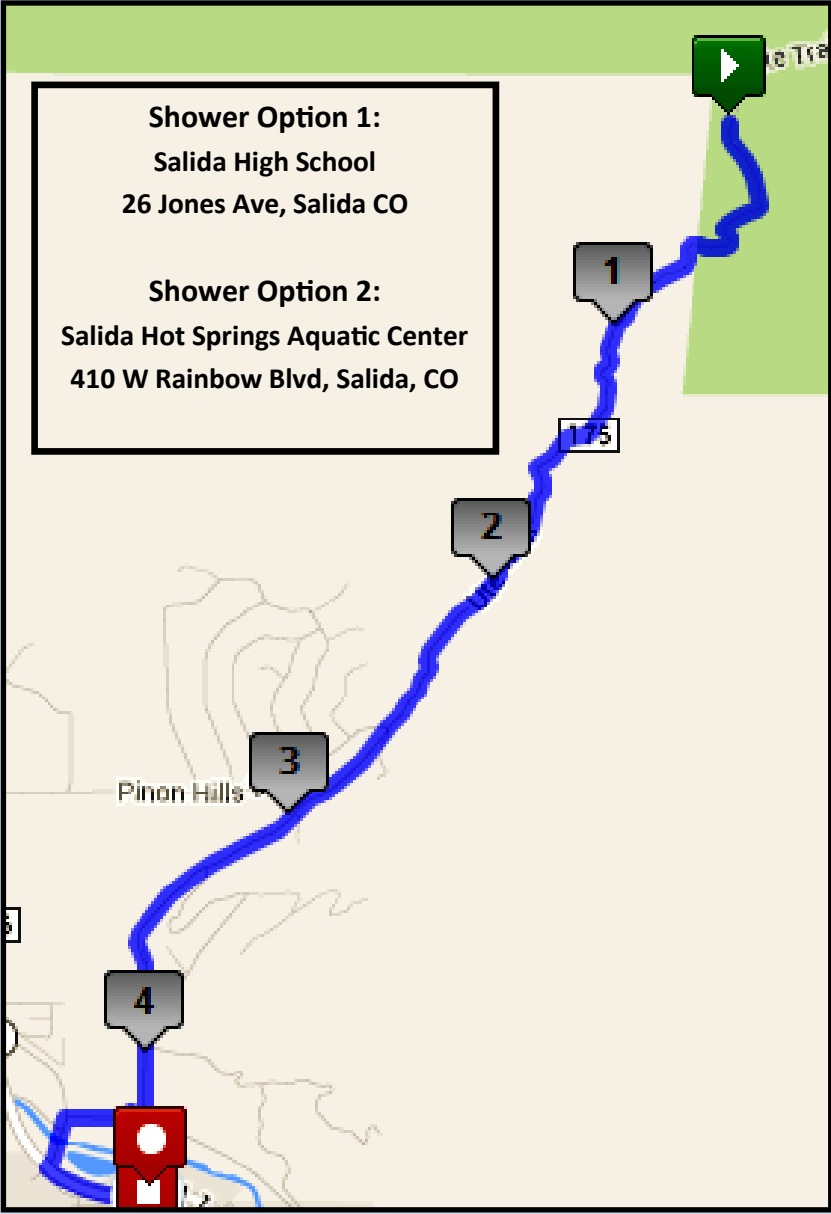

Epic Rocky Mountain Relay: Leg 18 - Hard – 4.93 miles

 Start: Exchange 17: Pullout: County Road 175, Salida, CO
 Finish: Exchange 18: VEHICLE EXCHANGE 3: Salida Baseball Fields: West 1st St, Salida, CO

GPS Coordinates
Start: 38.59045, -105.96725
End: 38.542065, -106.00082

Road Surface
Dirt/Paved

Start/Max Elevation
8431 ft / 8501 ft

Driving Directions:

-  Continue straight on Co Rd 175/Ute Trail (7.59 miles)
-  Turn left onto CO 291-S/W 1st St (0.35 miles)

Exchange will take place at the Salida Baseball Fields on West 1st St, Salida, CO