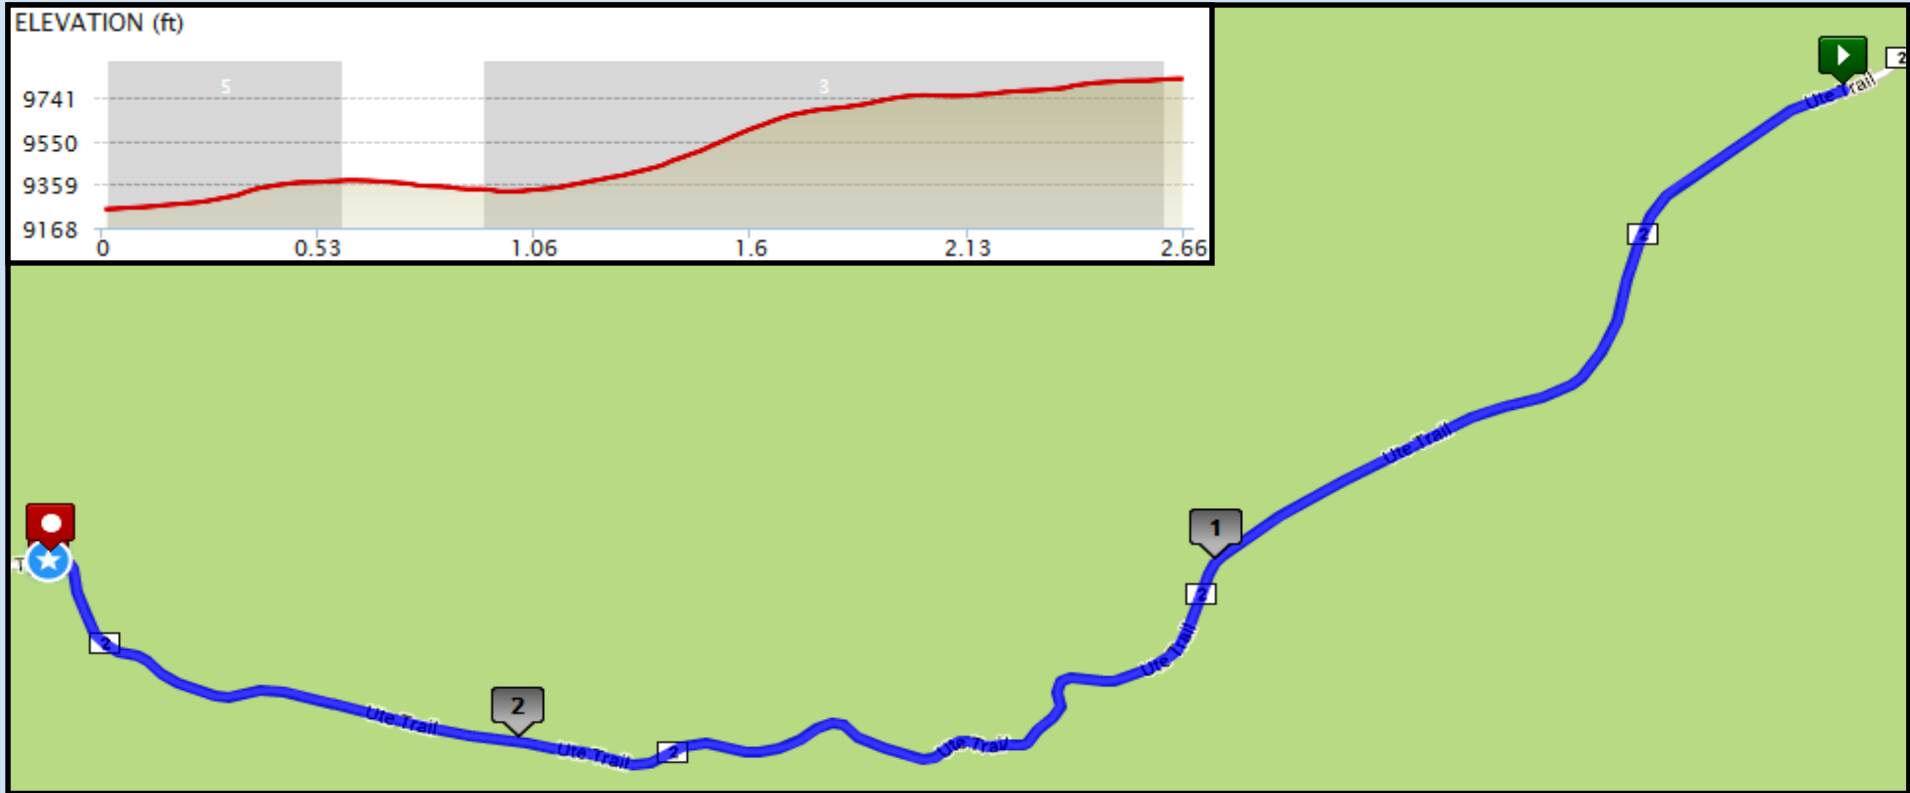

Epic Rocky Mountain Relay: Leg 16 - Hard – 2.65 miles

 Start: Exchange 15: 2773-2841 Co Rd 2, Canon City, CO
 Finish: Exchange 16: 2-456 Co Rd 2, Canon City, CO

GPS Coordinates
Start: 38.655781,-105.86436
End: 38.647218,-105.903343

Road Surface
Dirt

Start/Max Elevation
8905 ft / 9288 ft

Driving Directions:

 Continue straight on Co Rd 2 (2.65 miles)

Exchange will take place at 2-456 Co Rd 2, Canon City, Co