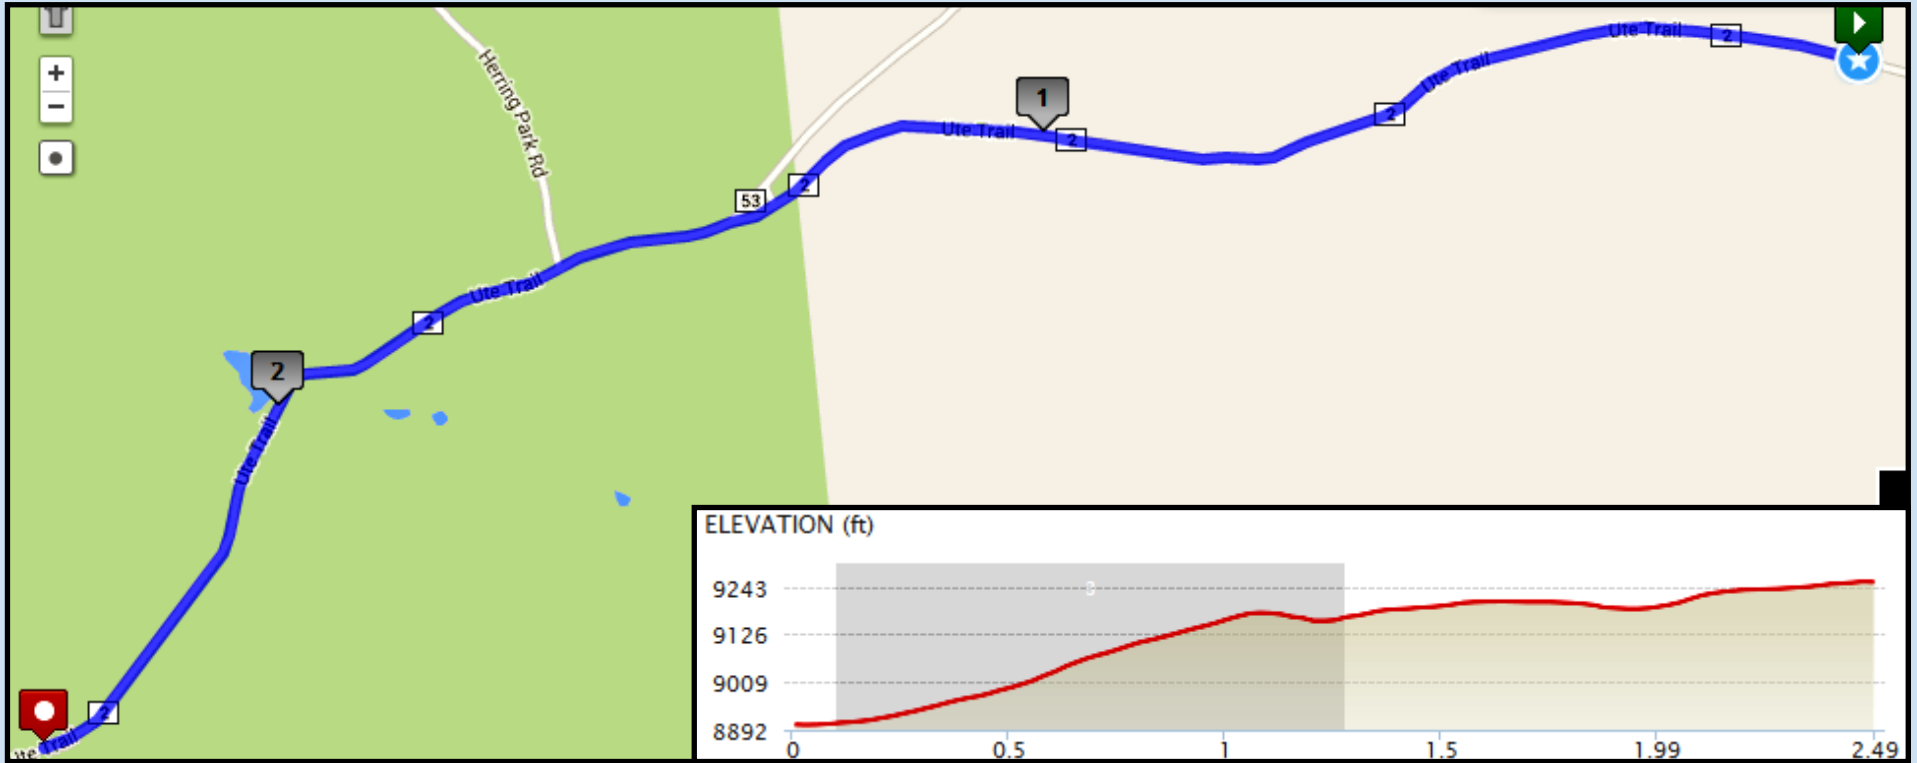

# Epic Rocky Mountain Relay: Leg 15 - Moderate – 2.5 miles

 Start: Exchange 14: 4131 Co Rd 2 (intersection of Co Rd 2/Bridger Creek Ranch Rd) Canon City, CO  
 Finish: Exchange 15: 2773-2841 Co Rd 2, Canon City, CO

**GPS Coordinates**  
Start: 38.667502,-105.824792  
End: 38.655781,-105.86436  
**Road Surface**  
Dirt  
**Start/Max Elevation**  
8905 ft / 9288 ft

**Driving Directions:**

 Continue straight on Co Rd 2 (2.50 miles)

Exchange will take place at 2773-2841 Co Rd 2, Canon City, Co