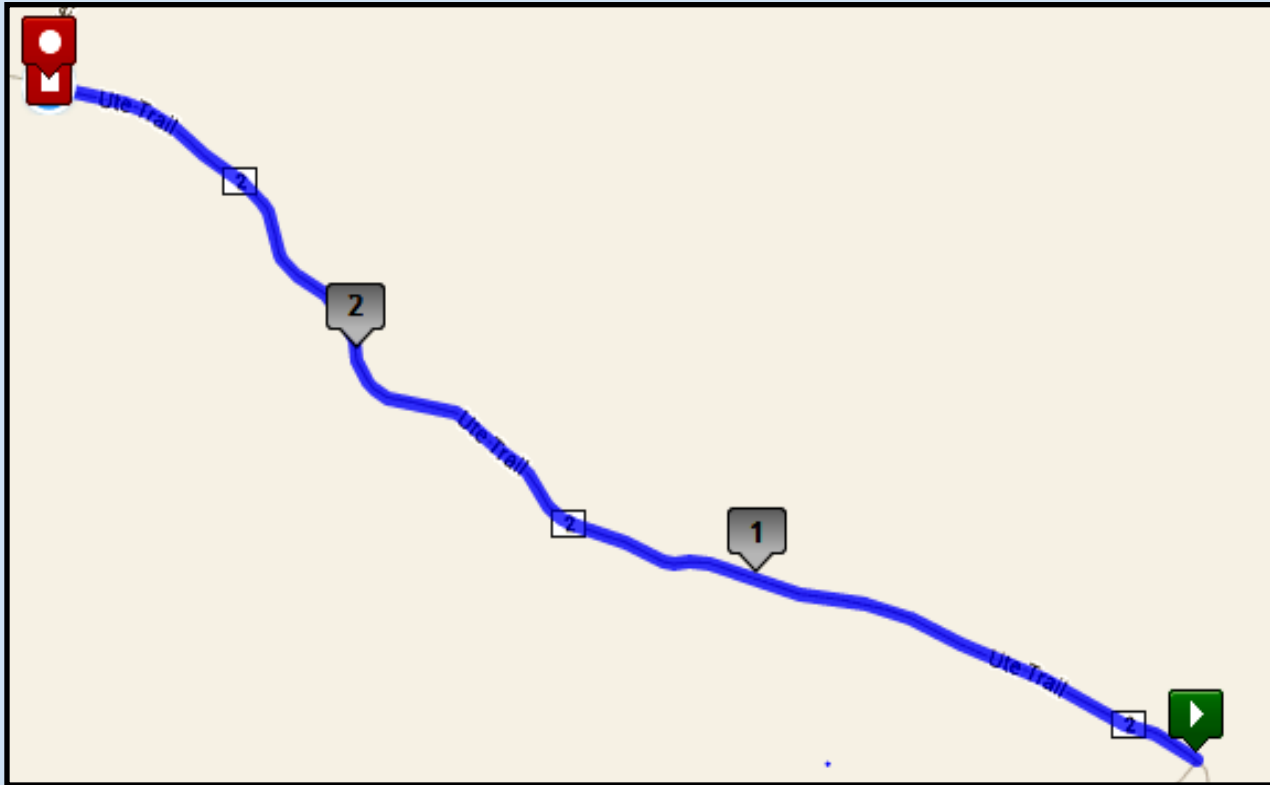

# Epic Rocky Mountain Relay: Leg 14 - Mild – 2.88 miles

 Start: Exchange 13: Intersection of Co Rd 2 and Gribbles Run Rd, Canon City, CO  
 Finish: Exchange 14: 4131 Co Rd 2 (intersection of Co Rd 2/Bridger Creek Ranch Rd) Canon City, CO

**GPS Coordinates**  
Start: 38.648366,-105.780272  
End: 38.667502,-105.824792  
**Road Surface**  
Dirt  
**Start/Max Elevation**  
8864 ft / 8963 ft

**Driving Directions:**  
 Continue straight on Co Rd 2 (2.88 miles)  
**Exchange will take place at 4131 Co Rd 2 (Intersection of Co Rd 2 and Bridger Creek Ranch Rd)**