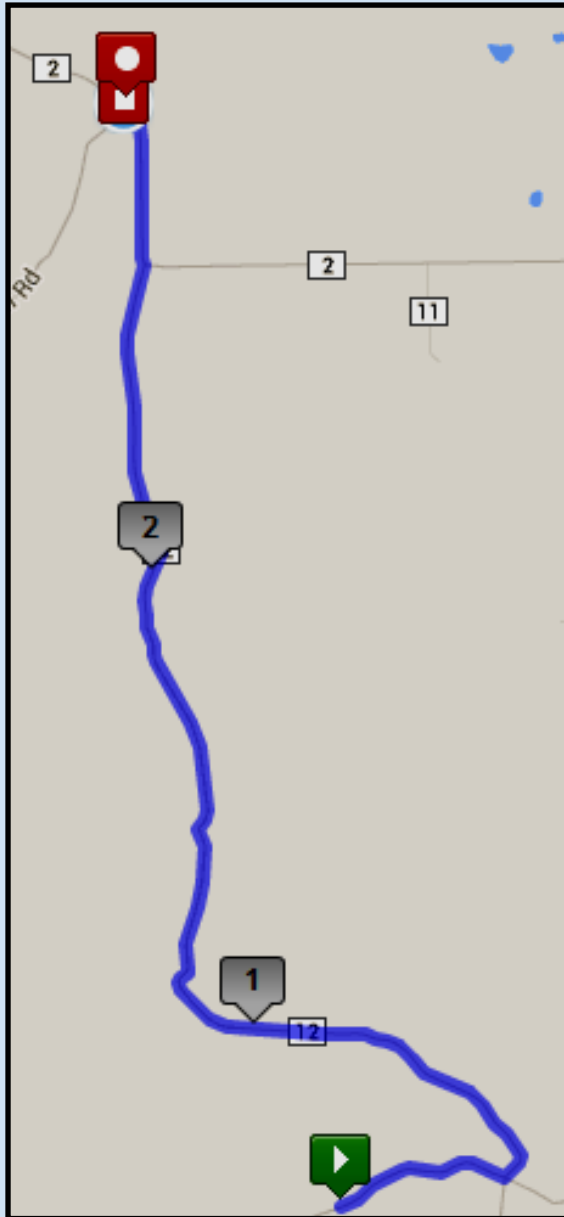

# Epic Rocky Mountain Relay: Leg 13 - Hard – 2.92 miles

 Start: Exchange 12: VEHICLE EXCHANGE 2: Pullout: Co Rd 12: Cotopaxi, CO  
 Finish: Exchange 13: Intersection of Co Rd 2 and Gribbles Run Rd, Canon City, CO

**GPS Coordinates**  
Start: 38.617930, -105.772950  
End: 38.648366, -105.780272

**Road Surface**  
Dirt

**Start/Max Elevation**  
9859 ft / 9908 ft

**Driving Directions:**

-  Continue straight on County Rd 12 (0.34 miles)
-  Turn left to stay on County Rd 12 (2.27 miles)
-  Slight left onto Co Rd 2 (0.31 miles)

**Exchange will take place at the intersection of Co Rd 2 and Gribbles Run Rd**