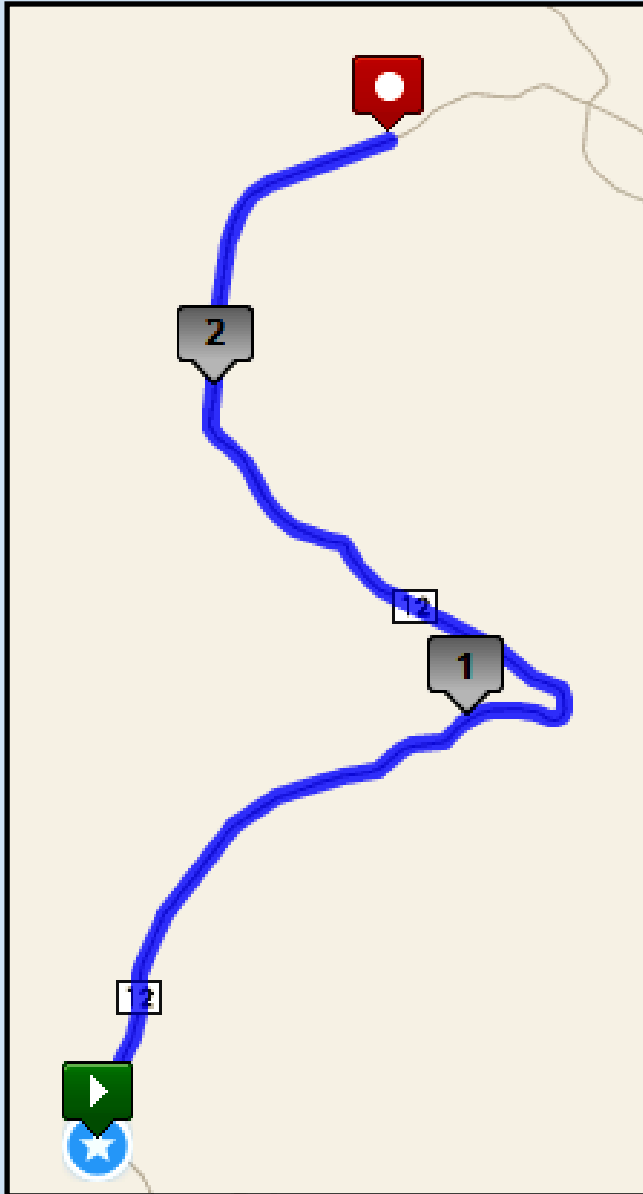

# Epic Rocky Mountain Relay: Leg 12 - Moderate – 2.56 miles

 Start: Exchange 11: Pullout: Co Rd 12: Cotopaxi, CO  
 Finish: Exchange 12: VEHICLE EXCHANGE 2: Pullout: Co Rd 12: Cotopaxi, CO

**GPS Coordinates**  
Start: 38.59445, -105.78172  
End: 38.617930, -105.772950  
**Road Surface**  
Dirt  
**Start/Max Elevation**  
10,012 ft / 10,108 ft

**Driving Directions:**  
 Continue straight on County Rd 12 (2.56 miles)  
**Exchange will take place at a pullout on County Road 12**