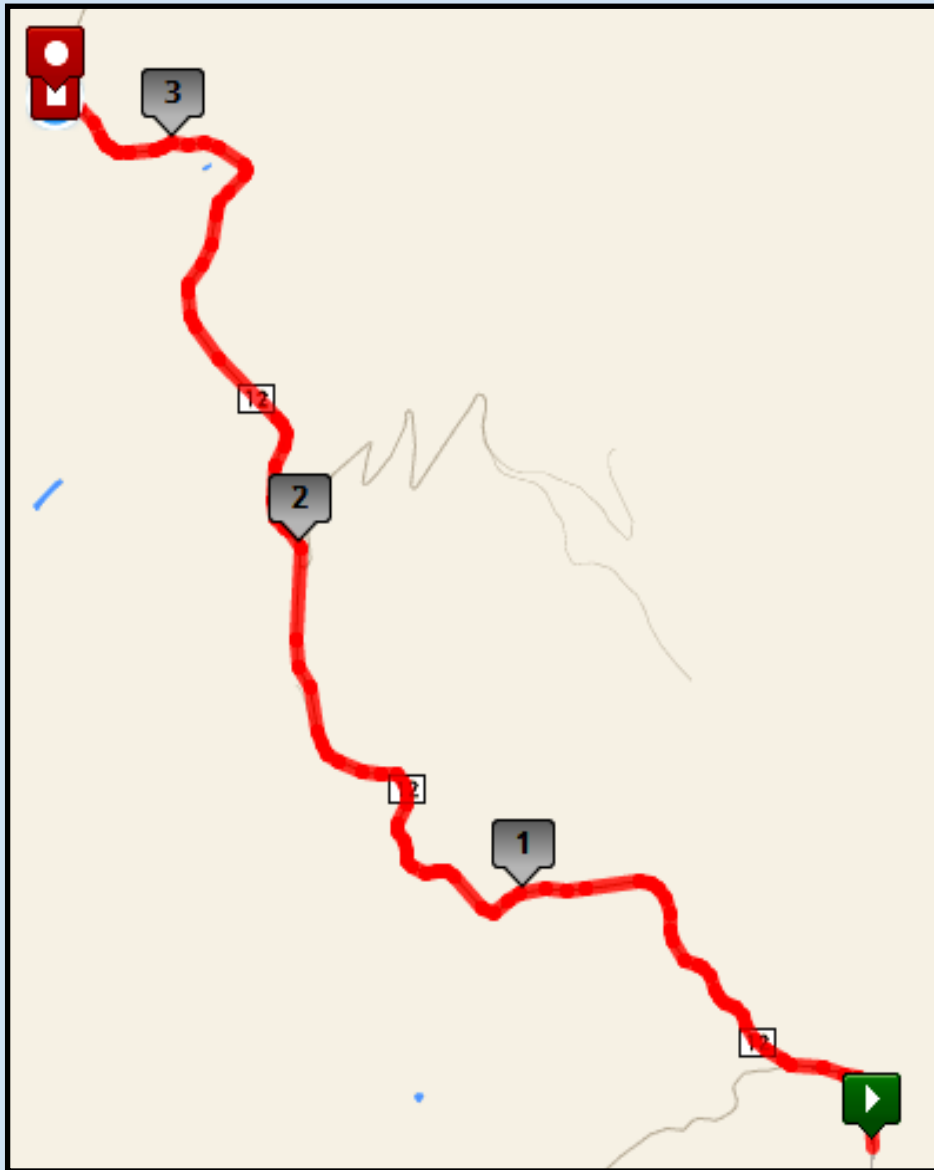

# Epic Rocky Mountain Relay: Leg 11 - Moderate – 3.27 miles

 Start: Exchange 10: Pullout: Co Rd 12: Cotopaxi, CO  
 Finish: Exchange 11: Pullout: Co Rd 12: Cotopaxi, CO

**GPS Coordinates**  
Start: 38.56622, -105.75181  
End: 38.59445, -105.78172

**Road Surface**  
Dirt

**Start/Max Elevation**  
10,012 ft / 10,108 ft

**Driving Directions:**

 Continue straight on County Rd 12 (3.27 miles)

**Exchange will take place at a pullout on County Road 12**