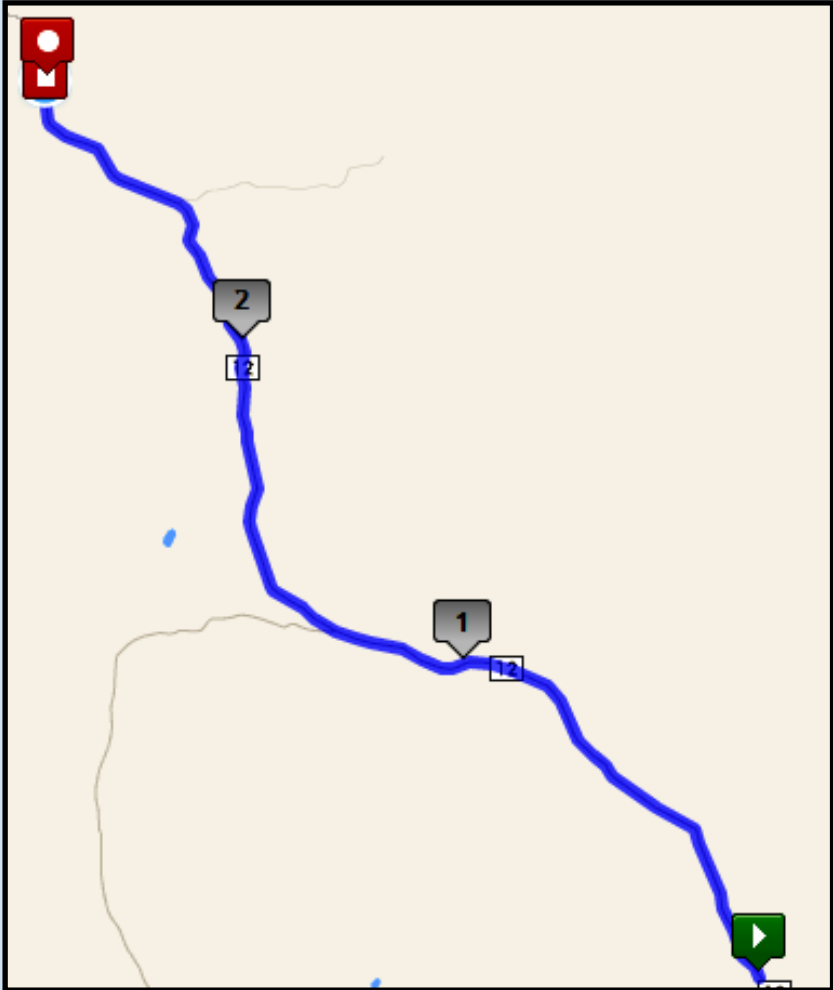

Epic Rocky Mountain Relay: Leg 10 - Hard – 2.77 miles

 Start: Exchange 9: Pullout: Co Rd 12: Cotopaxi, CO
 Finish: Exchange 10: Pullout: Co Rd 12: Cotopaxi, CO

GPS Coordinates
Start: 38.538259, -105.723308
End: 38.56622, -105.75181

Road Surface
Dirt

Start/Max Elevation
8516 ft / 9137 ft

Driving Directions:

 Continue straight on County Rd 12 (2.77 miles)

Exchange will take place at a pullout on County Road 12