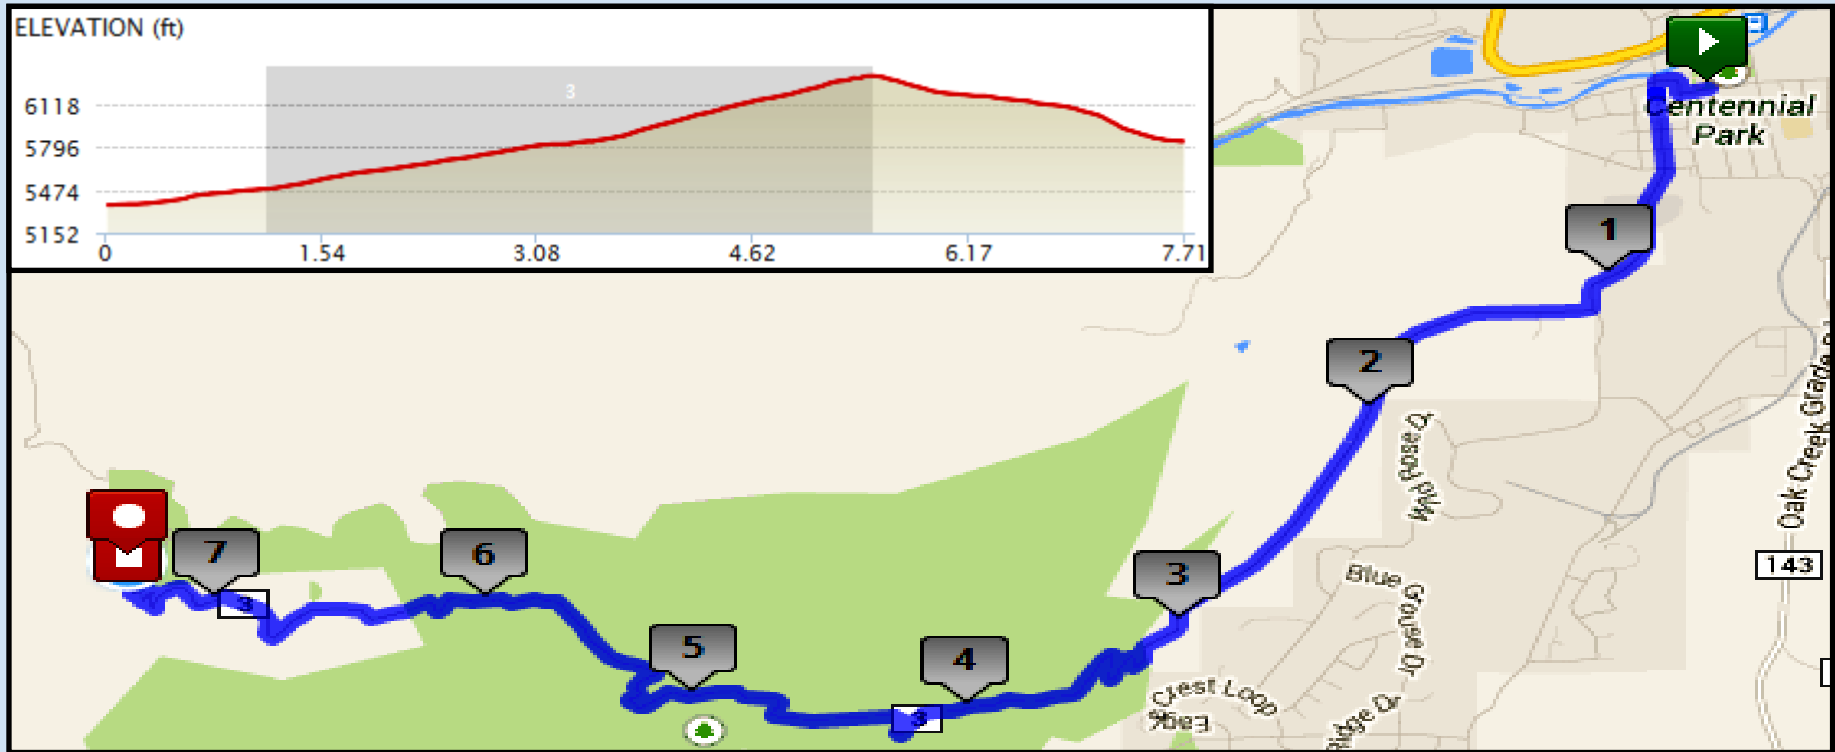

Epic Rocky Mountain Relay: Leg 1-Very Hard- 7.68 miles

 Start: Centennial Park: 221 Griffin Ave, Canon City, CO
 Finish: Exchange 1: Pullout: 7383 Temple Canyon Rd, Canon City, CO

GPS Coordinates
Start: 38.434320, -105.242810
End: 38.408330, -105.325810
Road Surface
Pavement/Dirt
Start/Max Elevation
5361 ft / 6318 ft

Driving Directions:
Exit Centennial Park via Griffin Ave (0.08 miles)
 Turn right onto S 2nd St and continue when it turns into Riverside Dr (0.12 miles)
 Turn left onto S 1st St (0.94 miles)
 Turn right onto Co Rd 3/Temple Canyon Rd (6.54 miles)
Exchange will take place at a pullout on Temple Canyon Rd