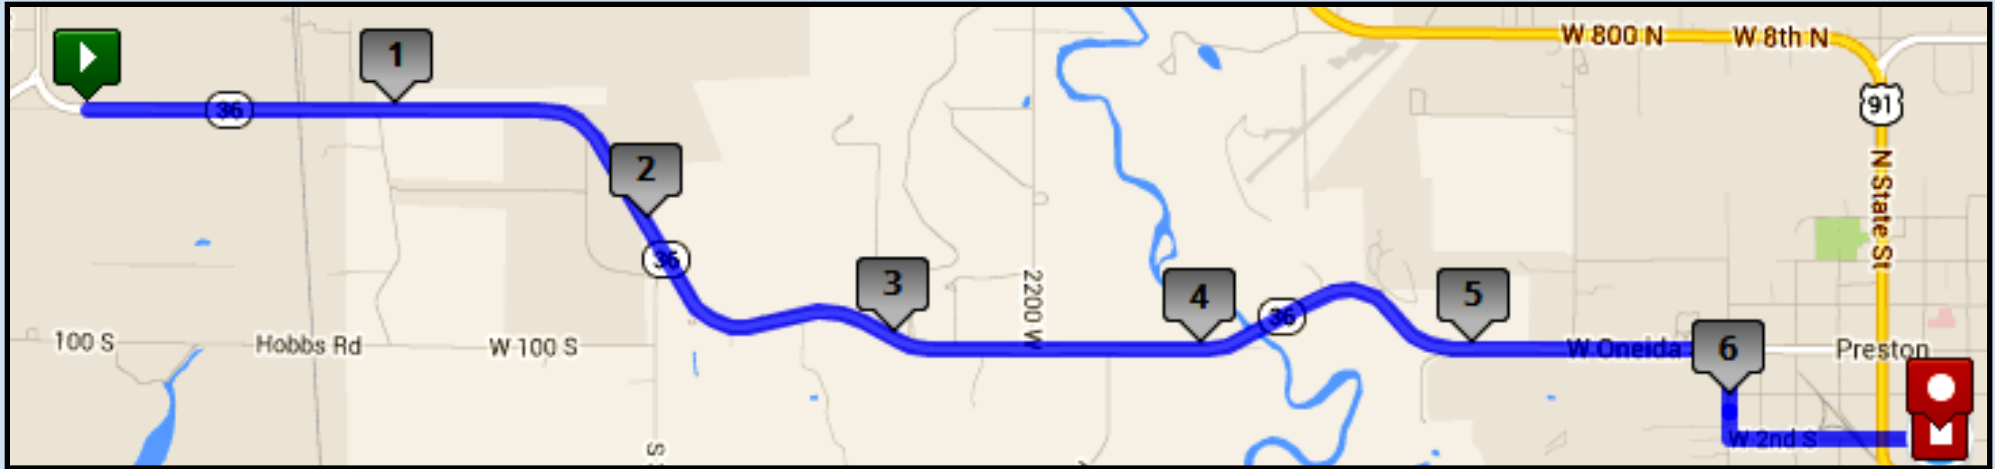

Epic Cache-Teton Relay: Leg 6– Hard 6.82 miles

 Start: Exchange 5: Harold B Lee School: 4671 W ID-36, Dayton, ID
 Finish: Exchange 6: VEHICLE EXCHANGE 1: Preston High School: 154 E 2nd St, Preston, ID

Driving Directions:

-  Continue straight on ID-36 (5.83 miles)
-  Turn right onto S 4th W St (0.21 miles)
-  Turn left onto W 2nd S St (0.78 miles)

Exchange will take place at Preston High School
154 E 2nd St, Preston, ID

GPS Coordinates
Start: N42.10758 W111.99034
End: N42.09210 W111.87292

Road Surface
Pavement

Start/Max Elevation
4787 ft / 4800 ft