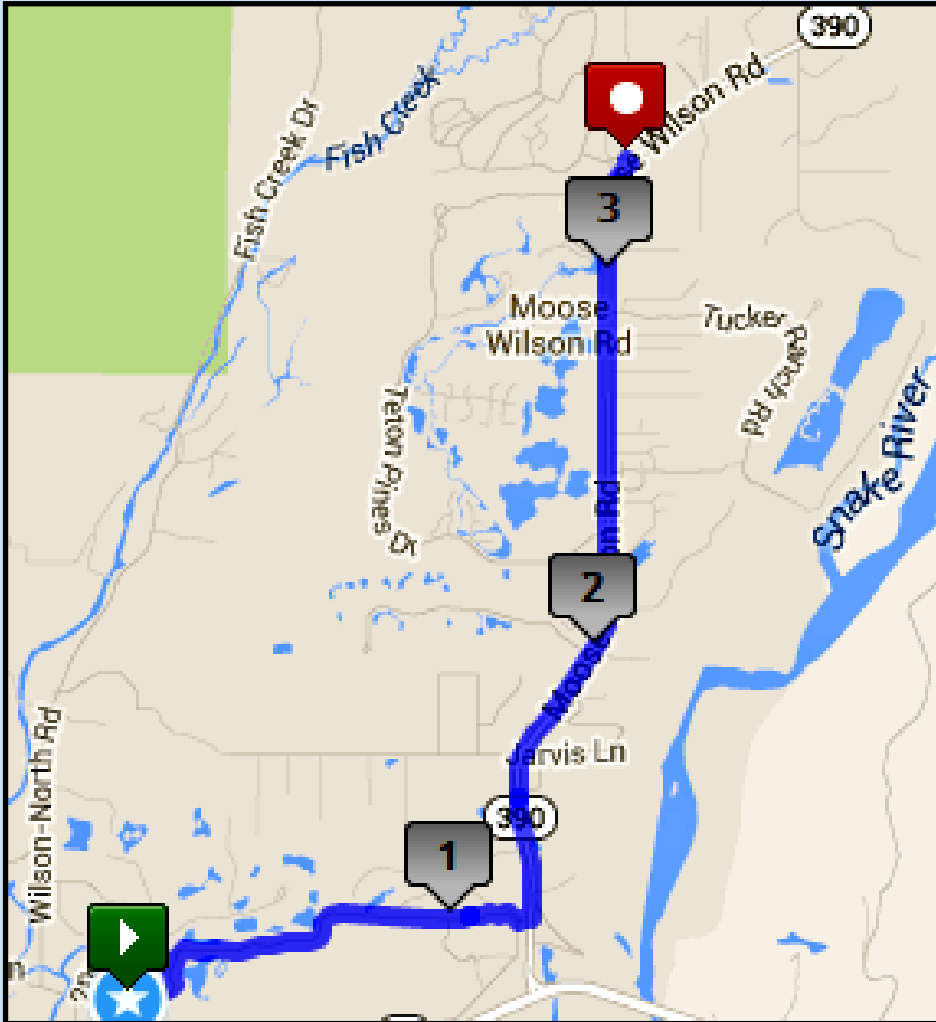

# Epic Cache-Teton Relay: Leg 35– Mild– 3.32 miles

- Start: Exchange 34: Wilson School: 5181 H-H-R Ranch Rd, Wilson, WY
- Finish: Exchange 35: Shopping Center: 3567 Moose-Wilson Rd, Wilson, WY

**GPS Coordinates**

Start: N43.49957 W110.86717

End: N43.53149 W110.84103

**Road Surface**

Pavement

**Start/Max Elevation**

6154 ft / 6204 ft

*Driving Directions:*

Exit Wilson School back on HHR Ranch Rd and head back towards Moose-Wilson Rd. (0.1 miles)

Turn left onto Rt-22/Teton Pass Highway (1.09 miles)

Turn left onto Moose Wilson Rd/390 (2.28 miles)

*Runner Directions:*

**Runner will NOT run on Rt-22. They will instead take the Jackson Hole Community Pathway and meet back up with the van on Moose Wilson Rd**

Exit Wilson School and turn right onto Jackson Hole Pathway (1.2 miles)

Turn left onto Moose Wilson Rd (2.12 miles)

**Exchange will take place at the Shopping Center at the intersection of Moose Wilson Rd and N Lake Creek Dr**