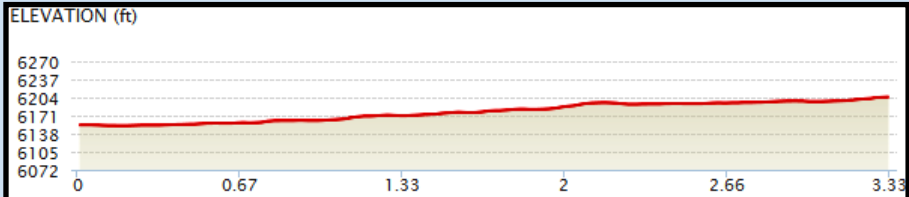

# Epic Cache-Teton Relay: Leg 35– Mild– 3.32 miles

- Start: Exchange 34: Wilson School: 5181 H-H-R Ranch Rd, Wilson, WY
- Finish: Exchange 35: Shopping Center: 3567 Moose-Wilson Rd, Wilson, WY

**GPS Coordinates**

Start: N43.49957 W110.86717

End: N43.53149 W110.84103

**Road Surface**

Pavement

**Start/Max Elevation**

6154 ft / 6204 ft

*Driving Directions:*

Exit Wilson School back on HHR Ranch Rd and head back towards Moose-Wilson Rd. (0.1 miles)