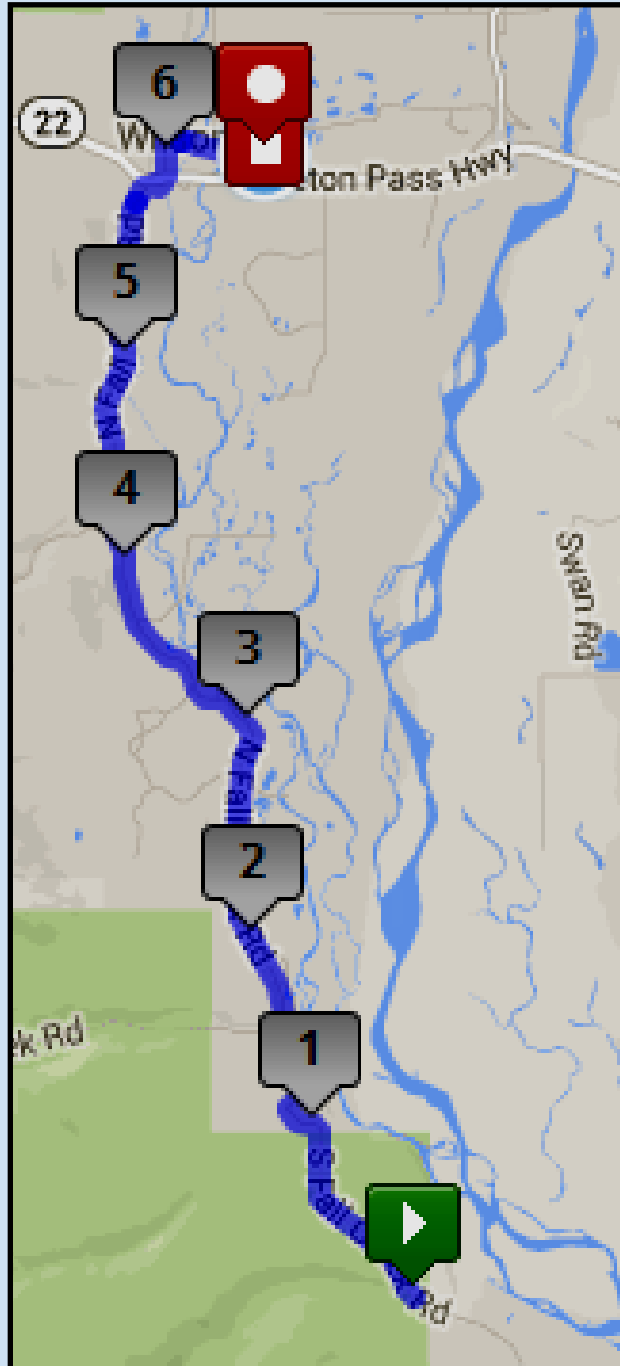

Epic Cache-Teton Relay: Leg 34– Hard– 6.54 miles

 Start: Exchange 33: Pullout: 3996 S Fall Creek Rd, Jackson, WY
 Finish: Exchange 34: Wilson School: 5181 H-H-R Ranch Rd, Wilson, WY

GPS Coordinates
Start: N43.42378 W110.85039
End: N43.49957 W110.86717

Road Surface
Pavement

Start/Max Elevation
6194 ft / 6273 ft

Driving Directions:

- ↑ Continue straight on Fall Creek Rd (5.73 miles)
- ↑ Fall Creek Rd will turn into West St/Wilson Square Rd. Continue straight (0.35 miles)
- ↷ Turn right onto Main St/Wilson Sq Rd (0.45 miles)
- ↶ Turn left onto HHR Ranch Rd

Exchange will take place at Wilson School
5181 HHR Ranch Rd, Wilson, WY