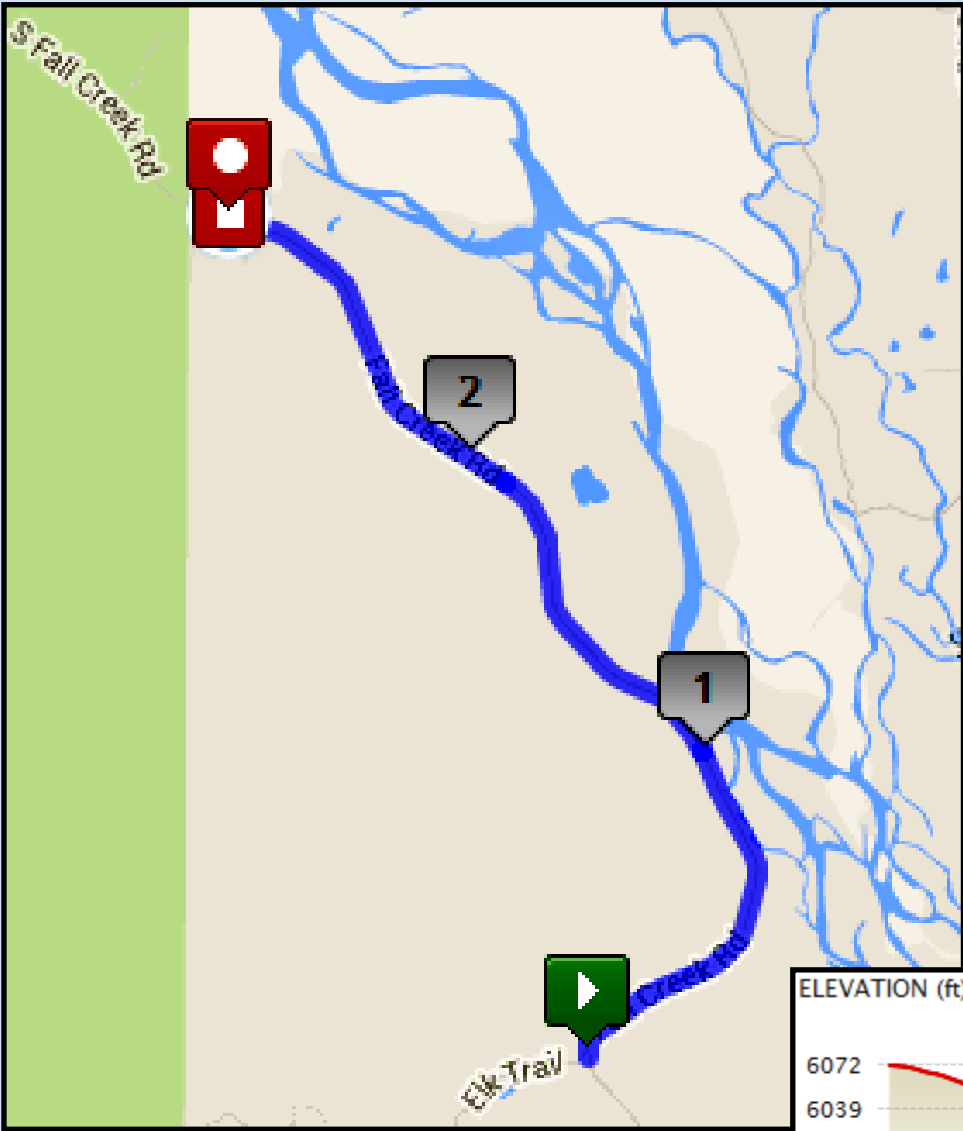

Epic Cache-Teton Relay: Leg 33- Mild- 2.9 miles

- Start: Exchange 32: Pullout: 6003 Fall Creek Rd, Jackson, WY
- Finish: Exchange 33: Pullout: 3996 S Fall Creek Rd, Jackson, WY

GPS Coordinates
Start: N43.39336 W110.83242
End: N43.42378 W110.85039

Road Surface
Pavement

Start/Max Elevation
6071 ft / 6102 ft

Driving Directions:

Continue straight on Fall Creek Rd (2.9 miles)

**Exchange will take place at a pullout on S Fall Creek Rd
Jackson, WY**