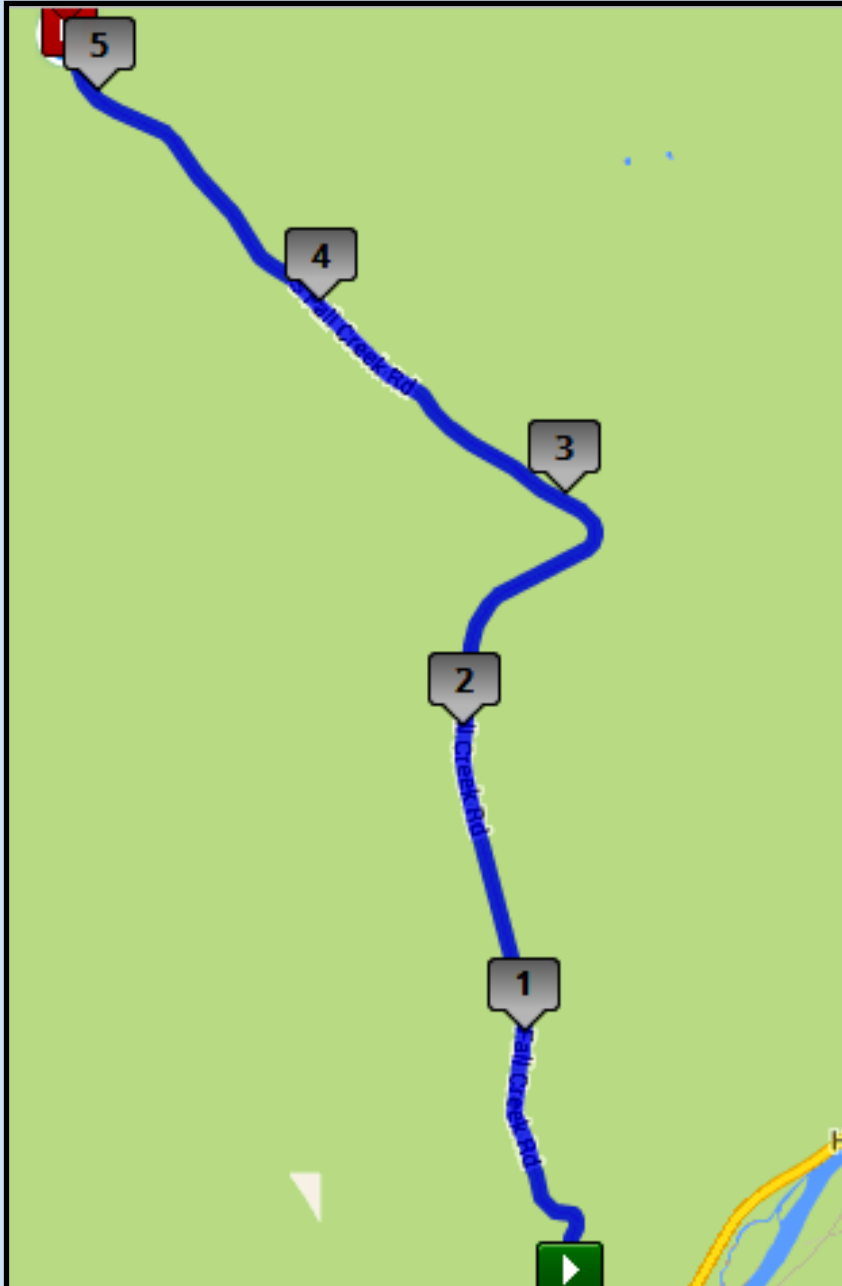

# Epic Cache-Teton Relay: Leg 31 - Very Hard- 5.23 miles

 Start: Exchange 30: VEHICLE EXCHANGE 5: Pullout: Fall Creek Rd, Jackson, WY  
 Finish: Exchange 31: Pullout: 9076 Fall Creek Rd, Jackson, WY

**GPS Coordinates**  
Start: N43.29270 W110.79813  
End: N43.35223 W110.83006  
**Road Surface**  
Dirt  
**Start/Max Elevation**  
5854 ft / 6516 ft

**Driving Directions:**  
 Continue straight on Fall Creek Rd (5.23 miles)  
**Exchange will take place at a pullout on Fall Creek Rd  
Jackson, WY**