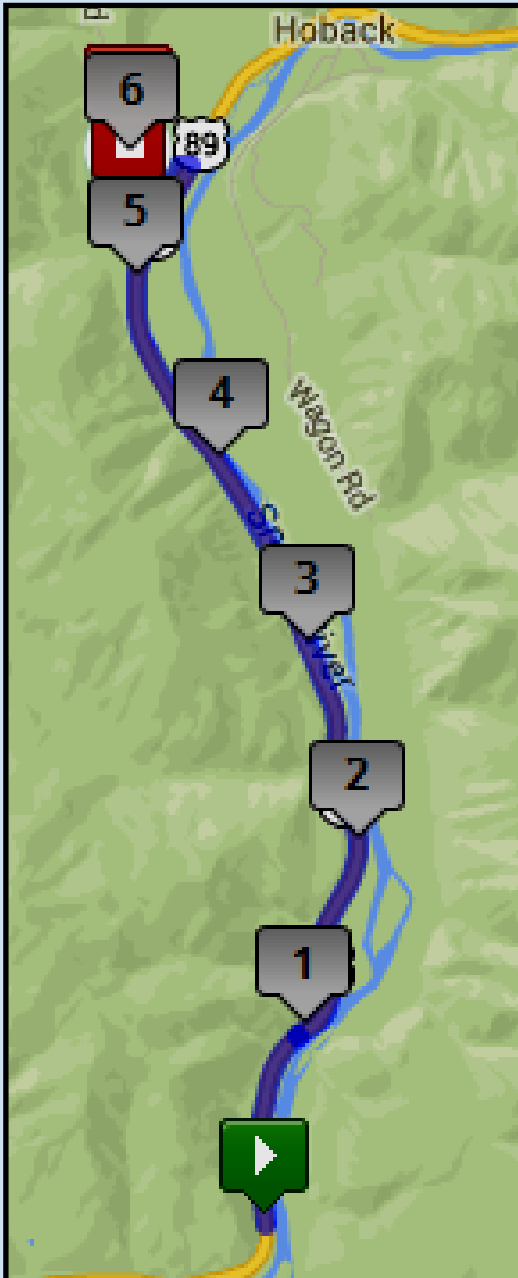

# Epic Cache-Teton Relay: Leg 30 - Hard- 6.03 miles

 Start: Exchange 29: Pullout: Hwy 26, Alpine, WY  
 Finish: Exchange 30: VEHICLE EXCHANGE 5: Pullout: Fall Creek Rd, Jackson, WY

## GPS Coordinates

Start: 43.224485,-110.785578

End: N43.29270 W110.79813

## Road Surface

Pavement

## Driving Directions:

Continue straight on US 26 (5.62 miles)

 Turn left onto Fall Creek Rd (0.41 miles)

Exchange will take place at a pullout on Fall Creek Rd

Alpine, WY