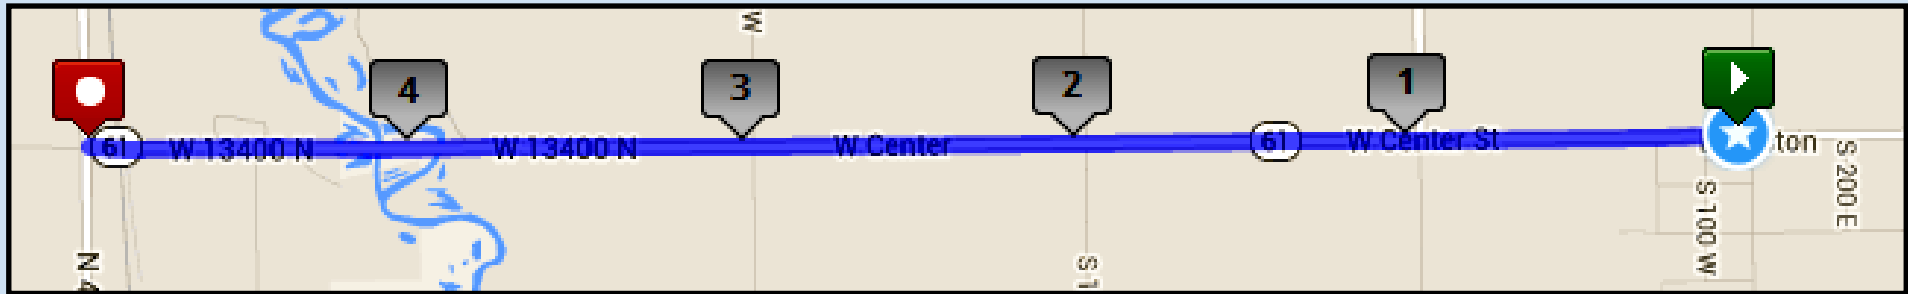

Epic Cache-Teton Relay: Leg 3– Moderate - 4.97 miles

 Start: Exchange 2: Lewiston Park: 41 West Center St, Lewiston, UT
 Finish: Exchange 3: Cornish Old Post Office: 13398 North 4800 West, Cornish, UT

Driving Directions:
 Continue straight on W Center St / 61 (4.97 miles)

**Exchange will take place at the old Cornish Post Office,
at the intersection of W Center St and N 4800 W
Cornish, UT**

GPS Coordinates
Start: N41.97590 W111.85756
End: 41.974719,-111.954042

Road Surface
Pavement

Start/Max Elevation
4517 ft / 4521 ft