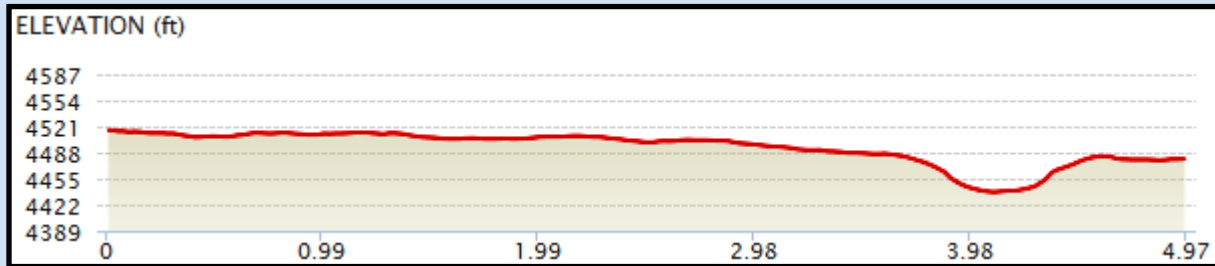

Epic Cache-Teton Relay: Leg 3– Moderate - 4.97 miles

 Start: Exchange 2: Lewiston Park: 41 West Center St, Lewiston, UT
 Finish: Exchange 3: Cornish Old Post Office: 13398 North 4800 West, Cornish, UT

Driving Directions:
 Continue straight on W Center St / 61 (4.97 miles)

**Exchange will take place at the old Cornish Post Office,
at the intersection of W Center St and N 4800 W
Cornish, UT**

GPS Coordinates
Start: N41.97590 W111.85756
End: 41.974719,-111.954042

Road Surface
Pavement

Start/Max Elevation
4517 ft / 4521 ft