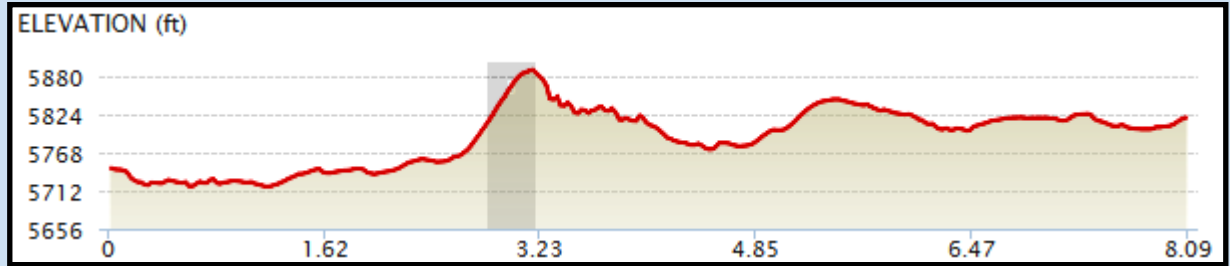

Epic Cache-Teton Relay: Leg 29 - Very Hard- 8.07miles

 Start: Exchange 28: Pullout: Hwy 26, Alpine, WY
 Finish: Exchange 29: Pullout: Hwy 26: Alpine, WY

Driving Directions:
 Continue straight on US 26 (8.07 miles)

Exchange will take place at a pullout on US-26
Alpine, WY

GPS Coordinates
Start: N43.19338 W110.92840
End: 43.224485,-110.785578

Road Surface
Pavement

Start/Max Elevation
5746 ft / 5912 ft