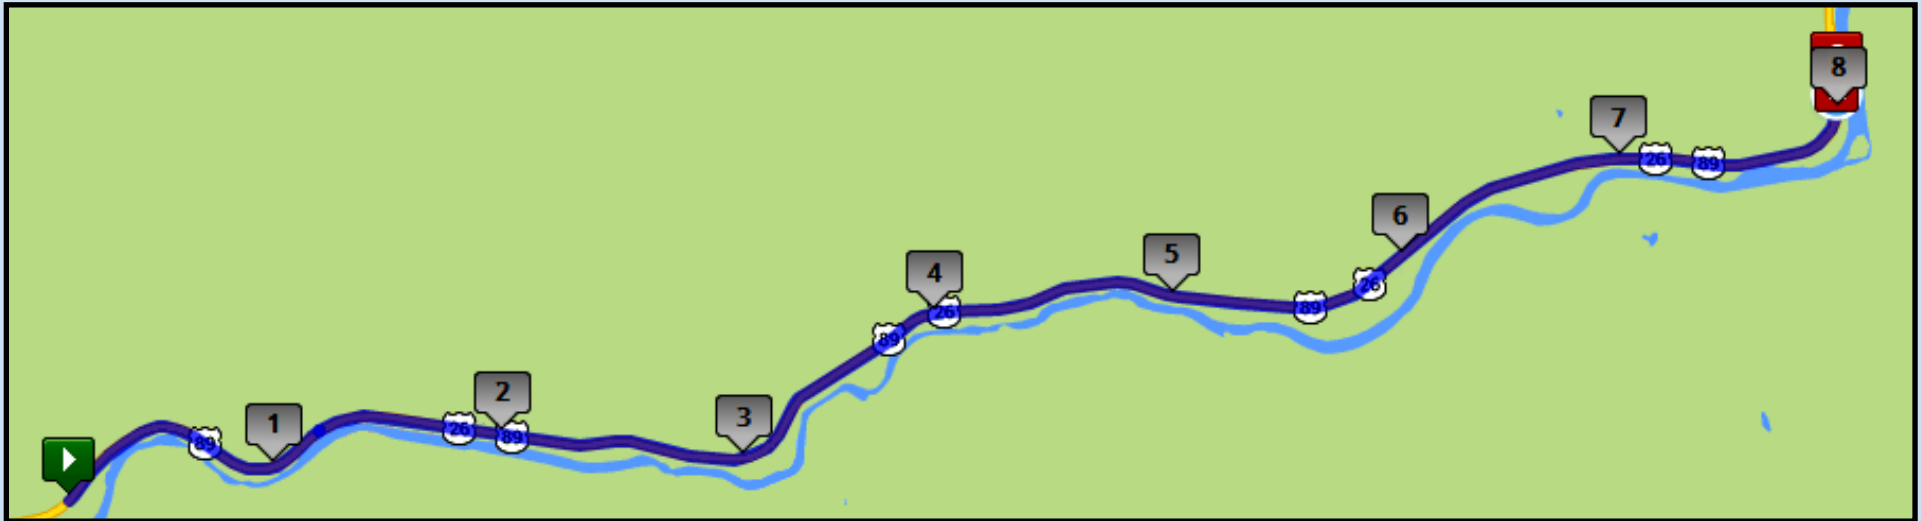

Epic Cache-Teton Relay: Leg 29 - Very Hard- 8.07miles

 Start: Exchange 28: Pullout: Hwy 26, Alpine, WY
 Finish: Exchange 29: Pullout: Hwy 26: Alpine, WY

Driving Directions:
 Continue straight on US 26 (8.07 miles)

Exchange will take place at a pullout on US-26
Alpine, WY

GPS Coordinates
Start: N43.19338 W110.92840
End: 43.224485,-110.785578

Road Surface
Pavement

Start/Max Elevation
5746 ft / 5912 ft