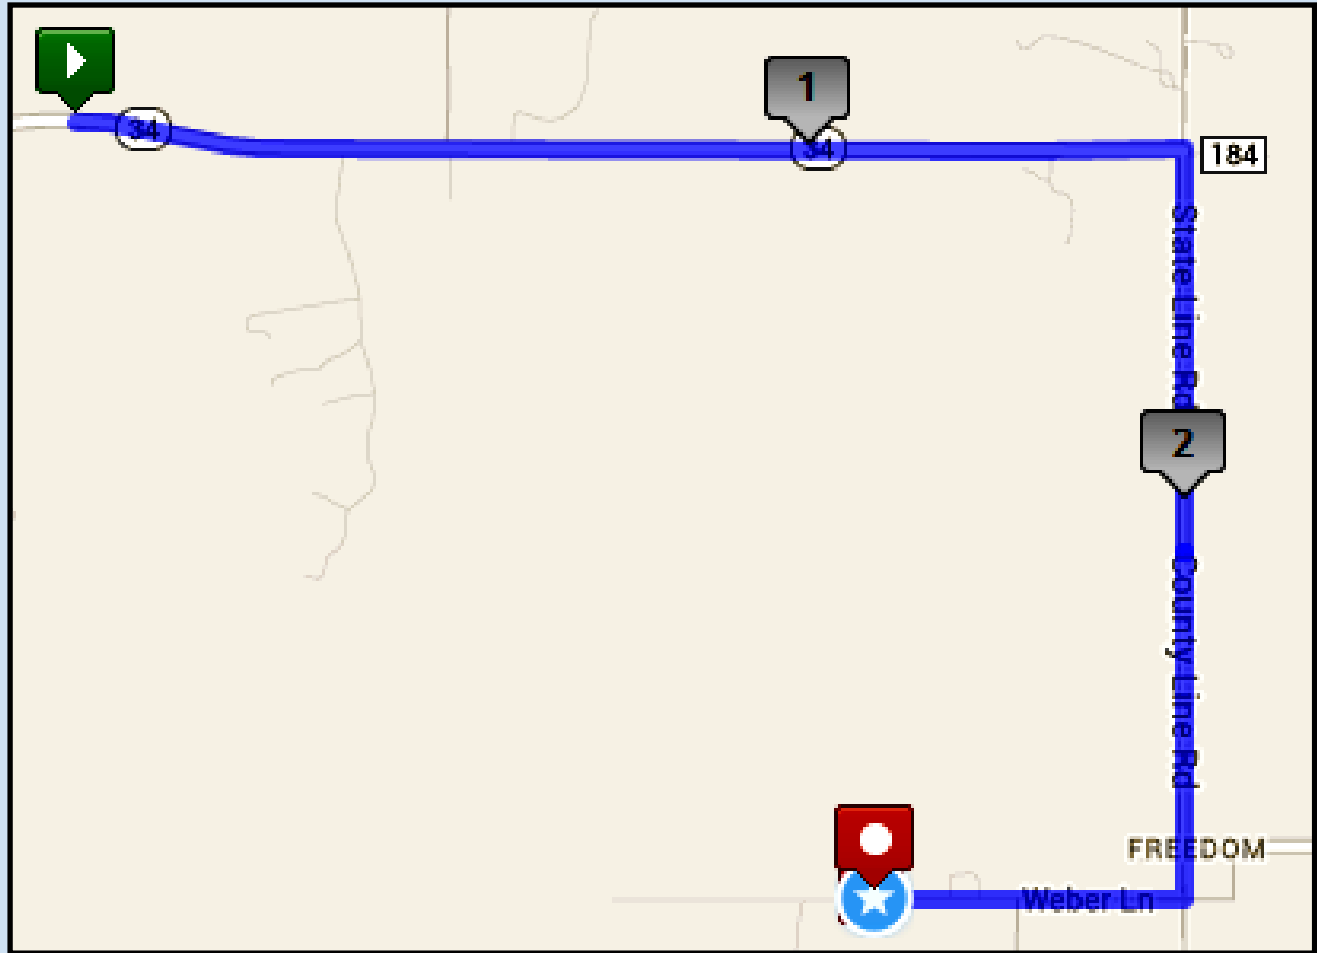

Epic Cache-Teton Relay: Leg 24 - Mild – 2.96 miles

 Start: Exchange 23: Pullout: Hwy-34, Wayan, ID
 Finish: Exchange 24: VEHICLE EXCHANGE 4: Freedom Park, Weber Lane, Freedom, ID

Driving Directions:

- ↑ Continue straight on ID-34 (1.51 miles)
- ↪ Turn right onto State Line Rd (1.07 miles)
- ↪ Turn right onto Weber Lane (0.42 miles)

Exchange will take place at Freedom Park at the end of Weber Lane

Please sleep in a safe location
Drive cautiously

GPS Coordinates

Start: N42 59.813 W111 04.568
End: N42.98155 W111.05125

Road Surface

Pavement

Start/Max Elevation

5776 ft / 5876 ft