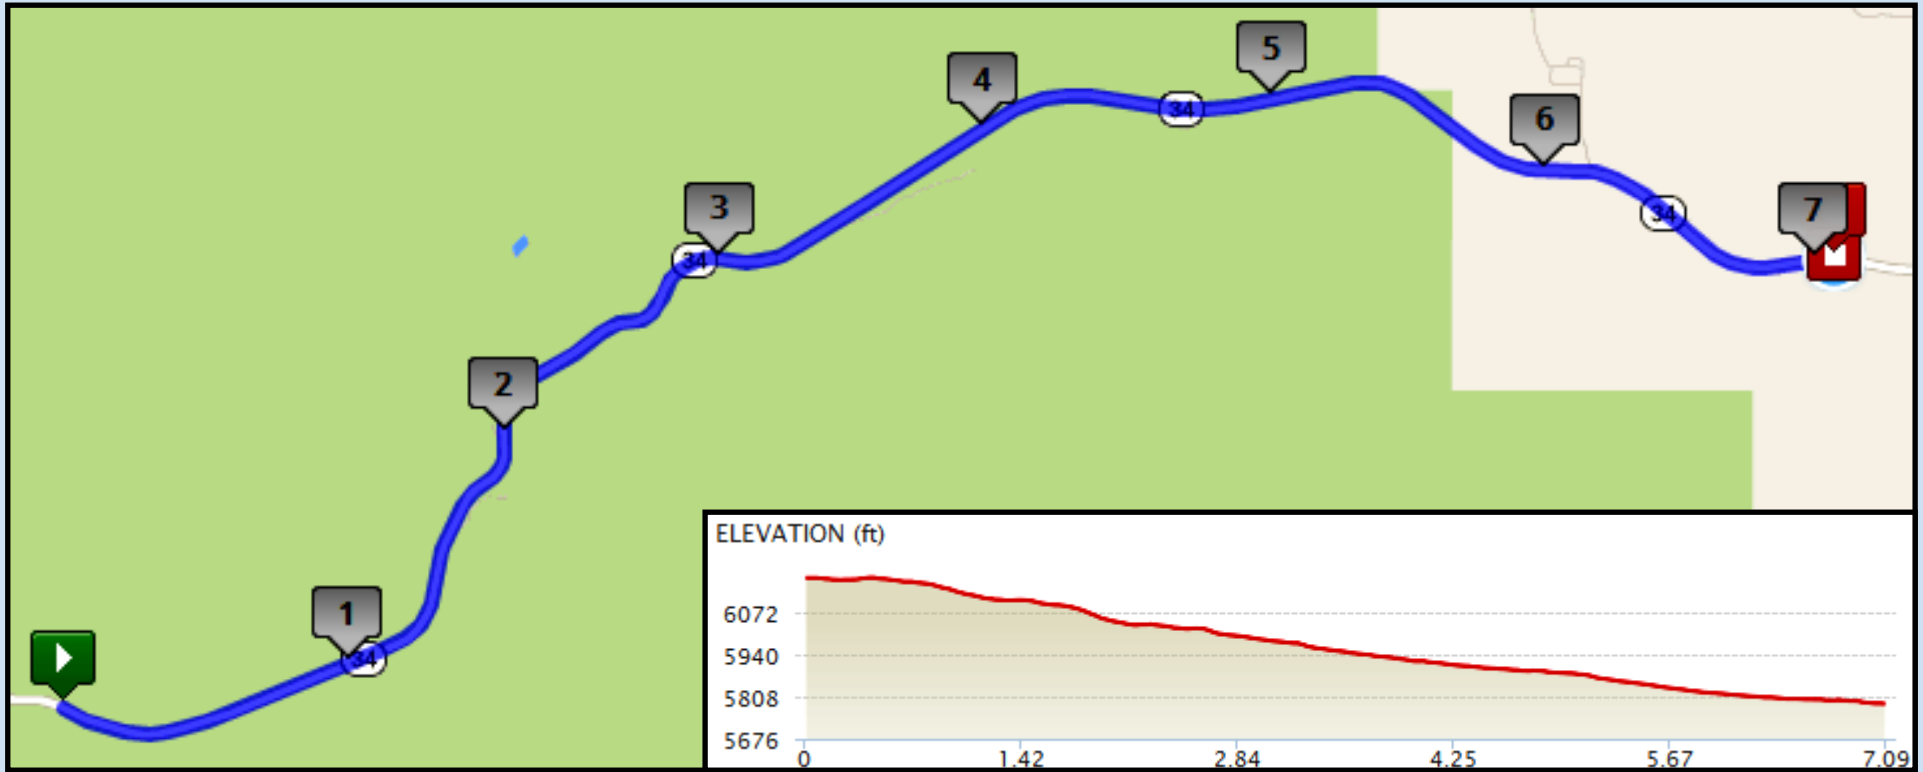

Epic Cache-Teton Relay: Leg 23 - Hard – 7.07 miles

 Start: Exchange 22: Pullout: Hwy-34, Wayan, ID
 Finish: Exchange 23: Pullout: Hwy-34, Wayan, ID

GPS Coordinates
Start: N42 58.467 W111 11.294
End: N42 59.813 W111 04.568

Road Surface
Pavement

Start/Max Elevation
6183 ft / 6234 ft

Driving Directions:

 Continue straight on ID-34 (7.07 miles)

Exchange will take place at a pullout on Hwy-34