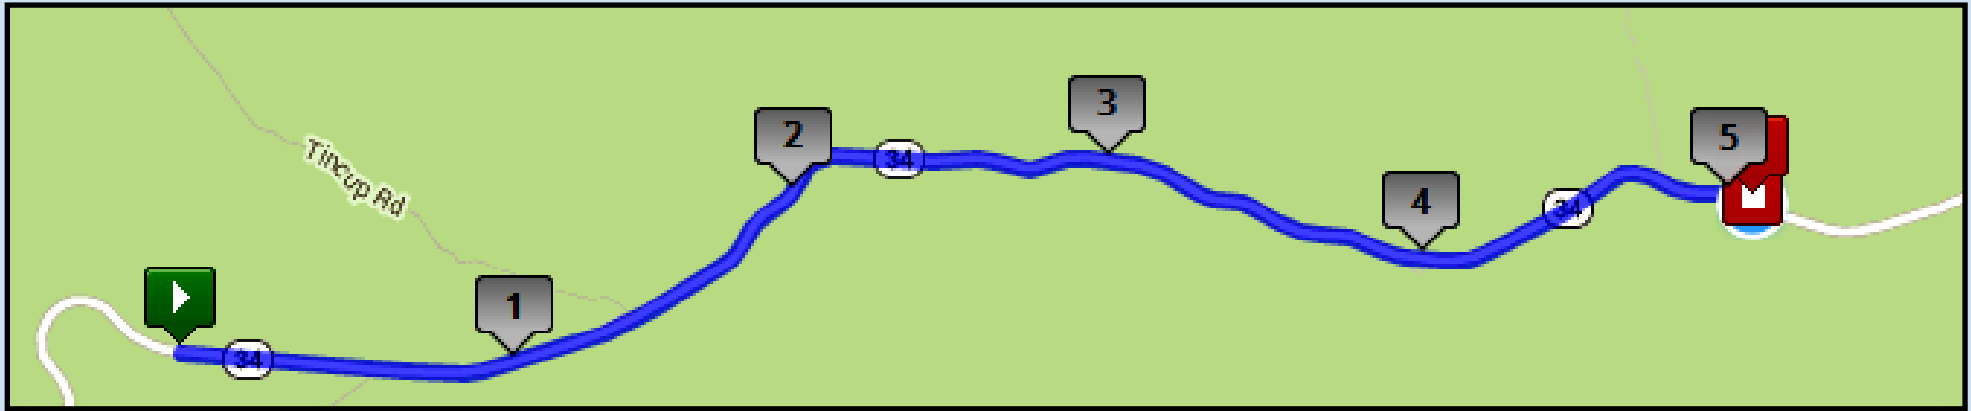

Epic Cache-Teton Relay: Leg 22 - Moderate – 5.08 miles

 Start: Exchange 21: Pullout: Hwy-34, Wayan, ID
 Finish: Exchange 22: Pullout: Hwy-34, Wayan, ID

GPS Coordinates

Start: N42 58.236 W111 17.284

End: N42 58.467 W111 11.294

Road Surface

Pavement

Start/Max Elevation

6571 ft / 6588 ft

Driving Directions:

 Continue straight on ID-34 (5.08 miles)

Exchange will take place at a pullout on Hwy-34