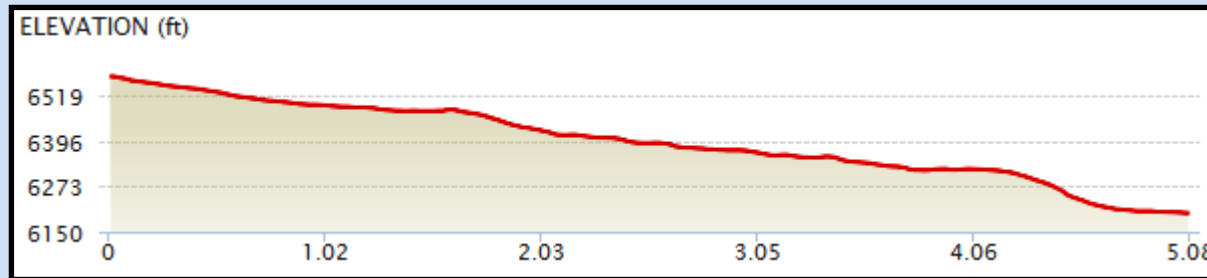

Epic Cache-Teton Relay: Leg 22 - Moderate – 5.08 miles

 Start: Exchange 21: Pullout: Hwy-34, Wayan, ID
 Finish: Exchange 22: Pullout: Hwy-34, Wayan, ID

GPS Coordinates

Start: N42 58.236 W111 17.284

End: N42 58.467 W111 11.294

Road Surface

Pavement

Start/Max Elevation

6571 ft / 6588 ft

Driving Directions:

 Continue straight on ID-34 (5.08 miles)

Exchange will take place at a pullout on Hwy-34