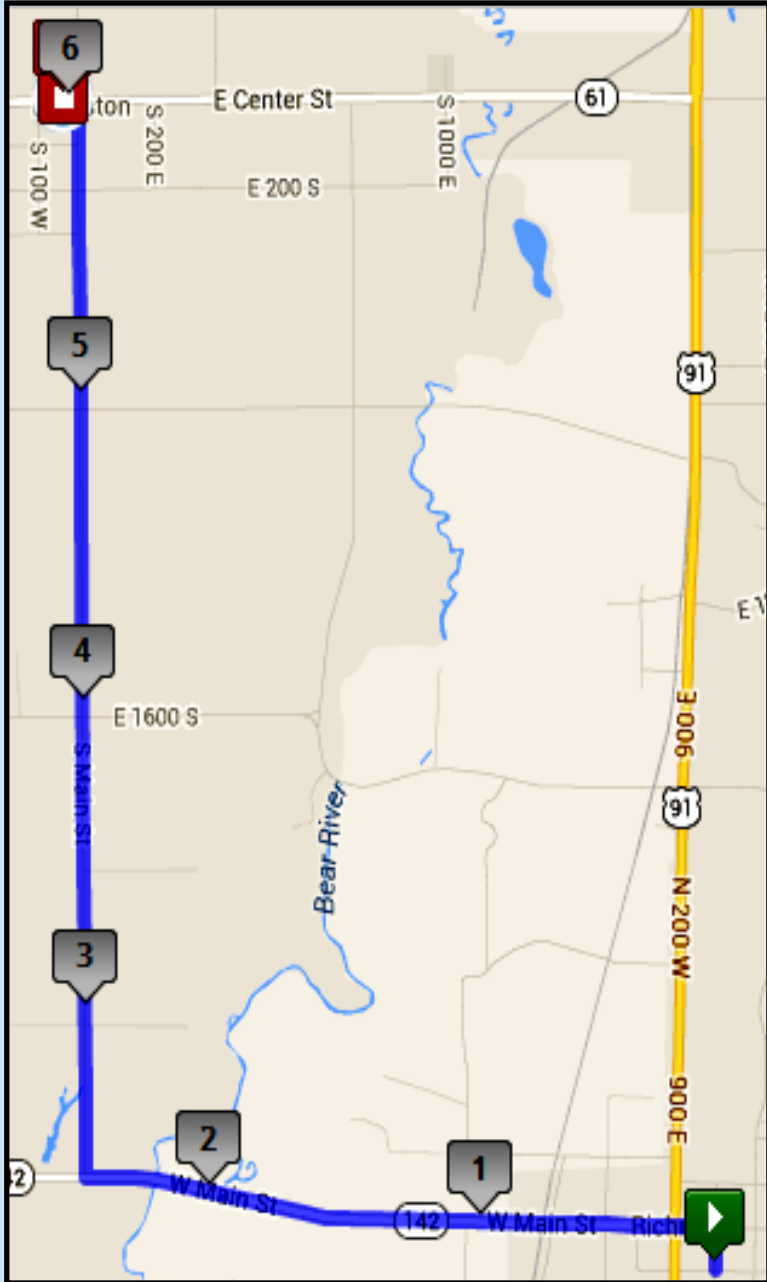

# Epic Cache-Teton Relay: Leg 2- Hard - 6.01 miles

 Start: Exchange 1: Richmond Park: 86 South 100 West, Richmond, UT  
 Finish: Exchange 2: Lewiston Park: 41 West Center St, Lewiston, UT

Driving Directions:

-  Continue straight on S 100 W (0.14 miles)
-  Turn left onto W Main St (2.31 miles)
-  Turn right onto S Main St (3.52 miles)
-  Turn left onto W Center St (0.0 miles)

Exchange will take place at Lewiston Park  
41 W Center St, Lewiston, UT

**GPS Coordinates**  
Start: N41.92061 W111.81155  
End: N41.97590 W111.85756

**Road Surface**  
Pavement

**Start/Max Elevation**  
4627 ft / 4629 ft