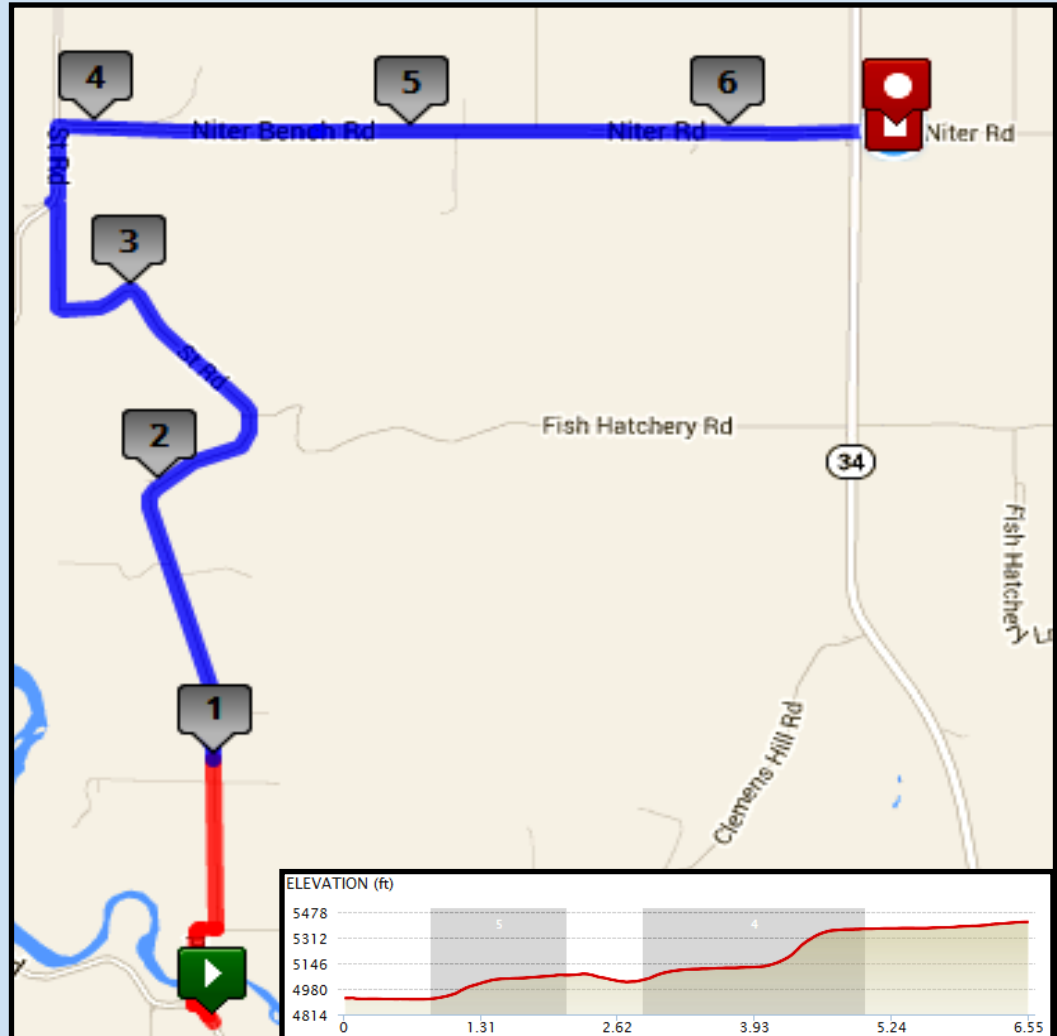

Epic Cache-Teton Relay: Leg 12-Very Hard- 6.53 miles

Start: Exchange 11: River Rd Parking Lot: 277 River Rd , Grace, ID
 Finish: Exchange 12: VEHICLE EXCHANGE 2: Niter Bench Rd Gravel Parking Lot: 2010 Niter Bench Rd, Grace, ID

GPS Coordinates
Start: N42.45893 W111.77029
End: N 42.50352 W111.72797

Road Surface
Pavement

Start/Max Elevation
4919 ft / 5407 ft

Driving Directions:

- Continue on River Rd (0.1 miles)
- Turn right onto St Rd (2.62 miles)
- Turn right onto River Rd / St Rd (0.27 miles)
- Turn right onto Niter Bench Rd / Niter Rd (1.83 miles)

Exchange will take place in the gravel parking lot on Niter Bench Rd.

Exchange 12
Vehicle Exchange 2

Vehicles should park across the street from the Exchange. We expect a number of vans to rest at this Exchange so please be cautious as there will be a lot of vans and people.

There is a small market at this Exchange, Bailey's Market. While not a large store, you will be able to purchase necessities to restock your vans as well as snacks, cold beverages, etc