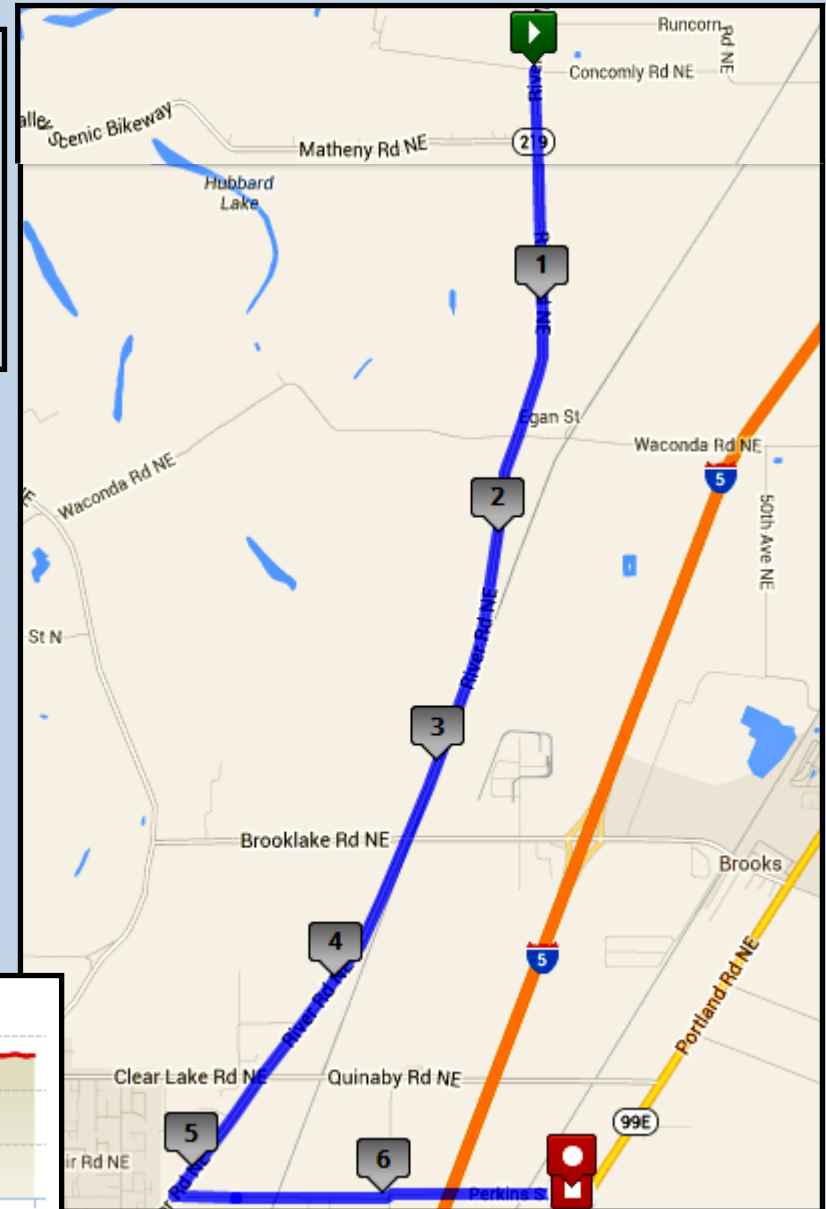

Epic Oregon Relay: Leg 9 - Hard - 6.8 miles

Start: Exchange 8: Salem Missionary Baptist Church: 12223 River Rd NE, Gervais, OR

Finish: Exchange 9: Lake Labish Elementary School: 4241-4499 Perkins St NE, Salem, OR

Driving Directions:

↑ Continue straight on River Rd NE (5.12 miles)

↩ Turn left onto Perkins St NE, then continue straight

The Exchange will take place at Lake Labish Elementary School

4241-4499 Perkins St NE, Salem, OR

GPS Coordinates

Start: 45.096504,-122.97703

End: 45.02819,-122.973766

Road Surface

Pavement

Start/Max Elevation

184 ft / 203 ft