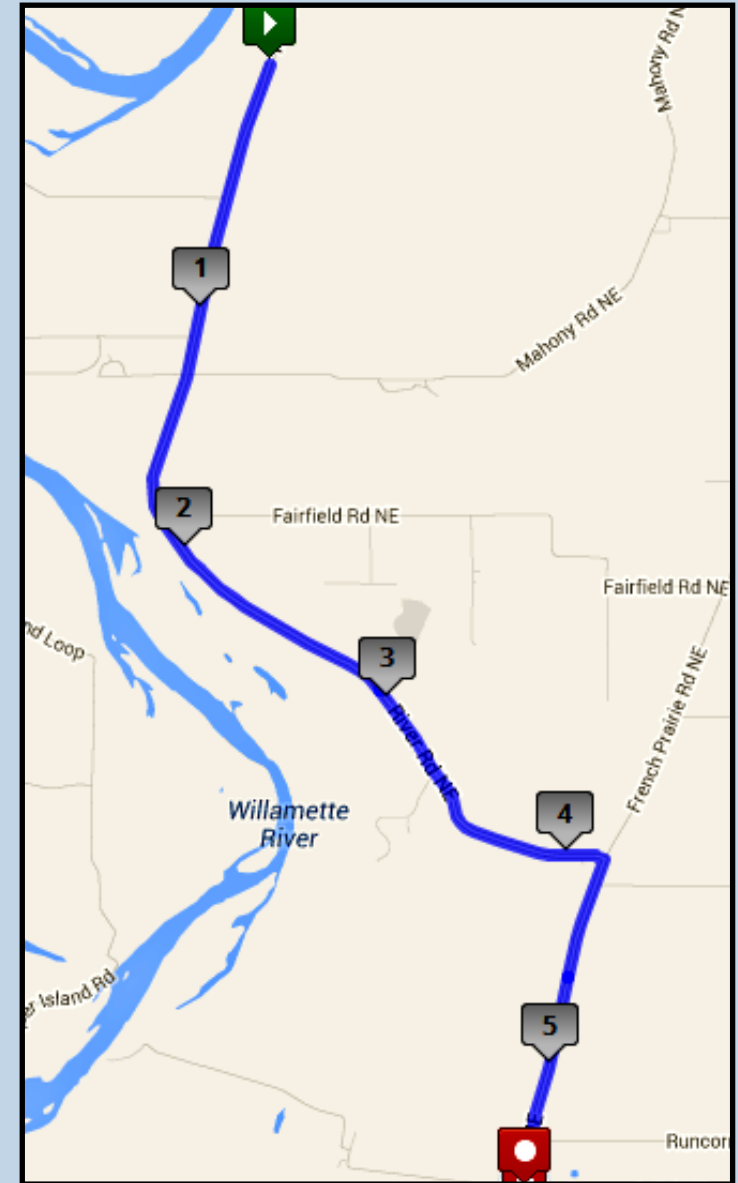

Epic Oregon Relay: Leg 8 - Moderate - 5.5 miles

Start: Exchange 7: LDS Cannery: 16535 River Rd NE, St. Paul, OR

Finish: Exchange 8: Salem Missionary Baptist Church: 12223 River Rd NE, Gervais, OR

Driving Directions:

Continue straight on River Rd NE (4.15 miles)

Turn right to stay on River Rd NE, then continue straight (1.35 miles)

The Exchange will take place at the Salem Missionary Baptist Church

12223 River Rd NE, Gervais, OR

GPS Coordinates

Start: 45.160273,-122.997467

End: 45.096504,-122.97703

Road Surface

Pavement

Start/Max Elevation

175 ft / 207 ft

ELEVATION (ft)