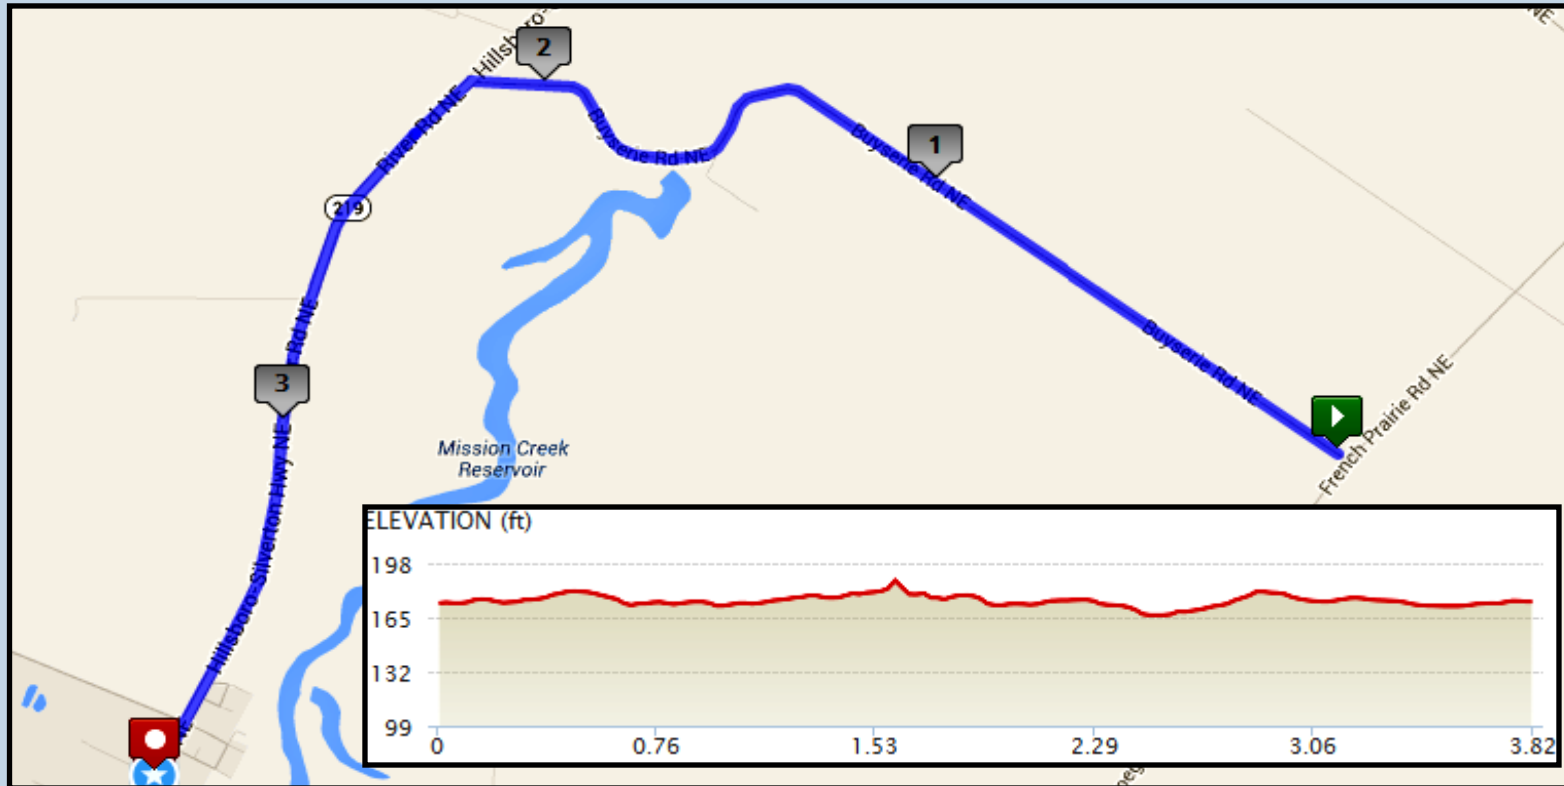

# Epic Oregon Relay: Leg 6 - Mild - 3.81 miles

 Start: Exchange 5: Roadside: French Prairie Rd NE / Buyserie Rd, Dayton, OR  
 Finish: Exchange 6 St. Paul High School : VEHICLE EXCHANGE 1: 20449 Main St NE St. Paul , OR

## Driving Directions:

-  Continue straight on Buyserie Rd (2.15 miles)  
**\*\*PLEASE DRIVE CAUTIOUSLY AND KEEP DUST DOWN\*\***
-  Turn left onto OR-219/River Rd NE, then continue straight on 219 (1.66 miles)

## GPS Coordinates

Start: 45.223278,-122.925746

End: 45.213302,-122.975072

## Start/Max Elevation

173 ft / 217 ft