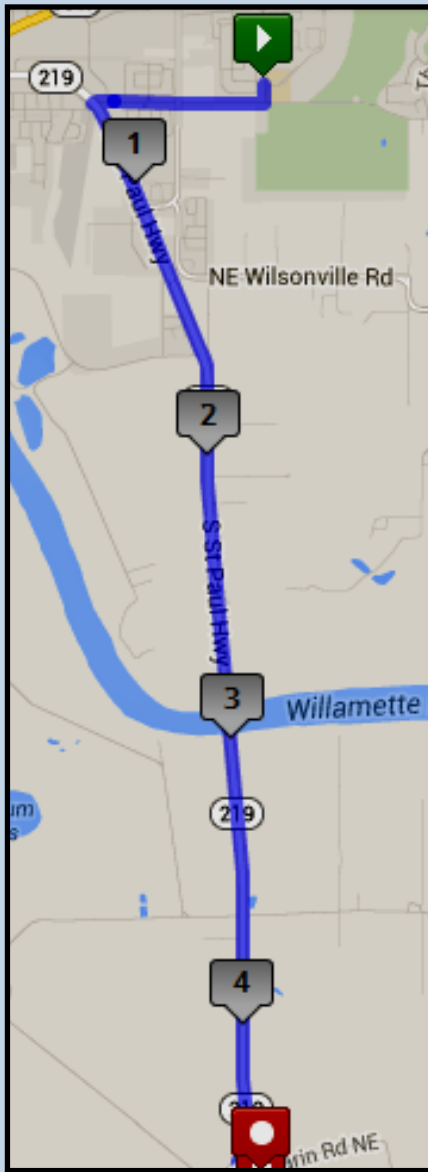

Epic Oregon Relay: Leg 4 - Moderate - 4.56 miles

- Start: Exchange 3: Portland Community College: Brutscher St/Werth Blvd: Newberg, OR
- Finish: Exchange 4: Pullout: McKay Rd NE / Gearin Rd NE St. Paul, OR

Driving Directions:

- Head South on Brutscher Rd (0.06 miles)
- Turn right onto E Fernwood Rd. Continue on E Fernwood [E. Fernroad becomes E 2nd St] (0.6miles)
- Turn left onto OR-219 / S St. Paul Highway.
- Continue to follow Hwy 219 (3.8 miles)
- Turn left onto McKay Rd (0.09 miles)

Exchange will take place at the intersection of McKay and Gearin Rd

GPS Coordinates

Start: 45.299313,-122.940702

End: 45.244516,-122.940922

Road Surface

Pavement

Start/Max Elevation

171 ft / 194 ft