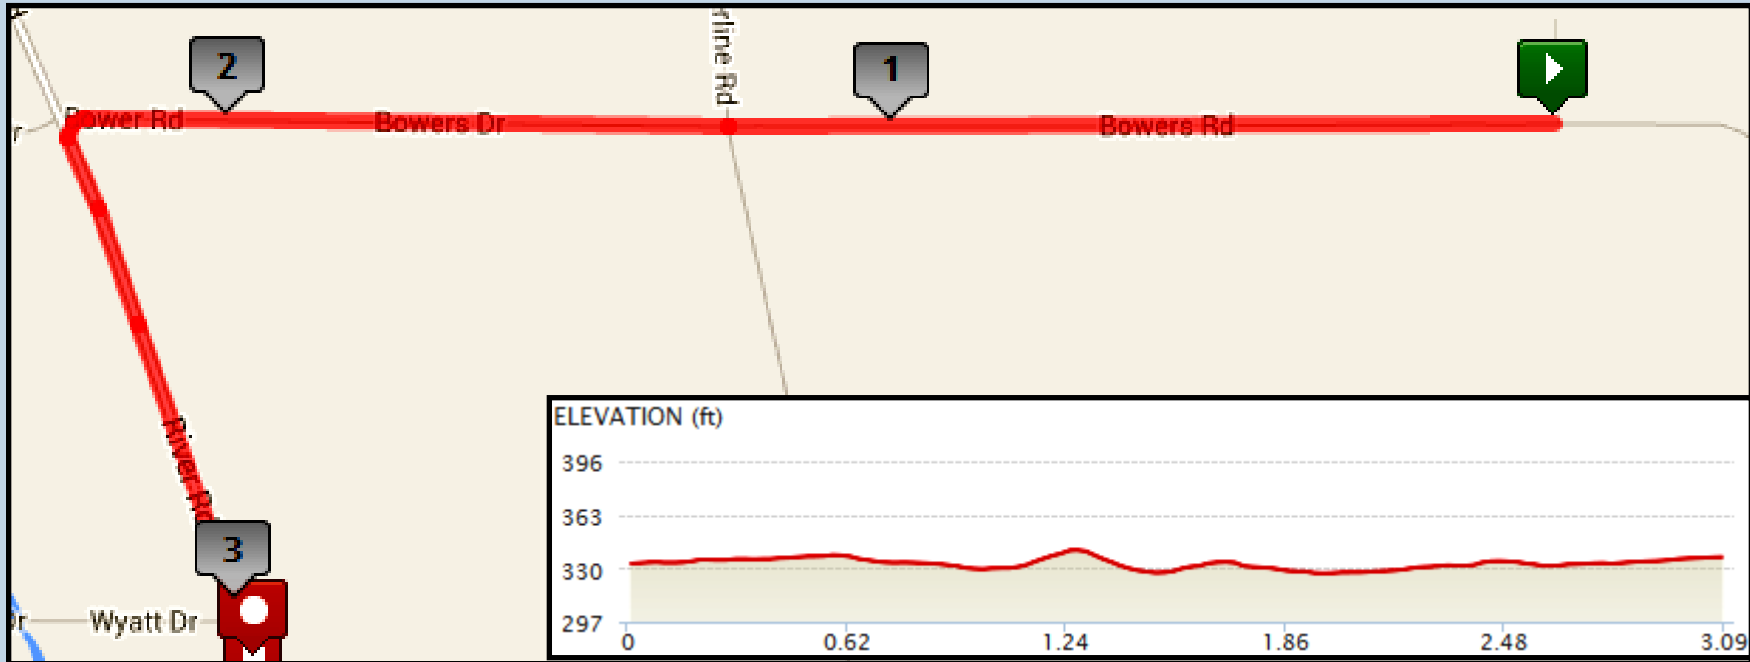

Epic Oregon Relay: Leg 33-Mild- 3.1 miles

 Start: Exchange 32: Bower Road Farm: 32255 Bowers Rd, Harrisburg, OR
 Finish: Exchange 33: Wyatt Elementary School: 21211 Coburg Rd, Harrisburg, OR

Driving Directions:

- ↑ Continue straight on Bowers Rd (2.25 miles)
- ↩ Turn left onto River Rd S/ Coburg Rd (0.85 miles)

Exchange will take place at Wyatt Elementary School
21211 Coburg Rd Harrisburg, OR

GPS Coordinates
Start: 44.285580, -123.128000
End: 44.217140, -123.128200

Road Surface
Pavement

Start/Max Elevation
333 ft / 348 ft