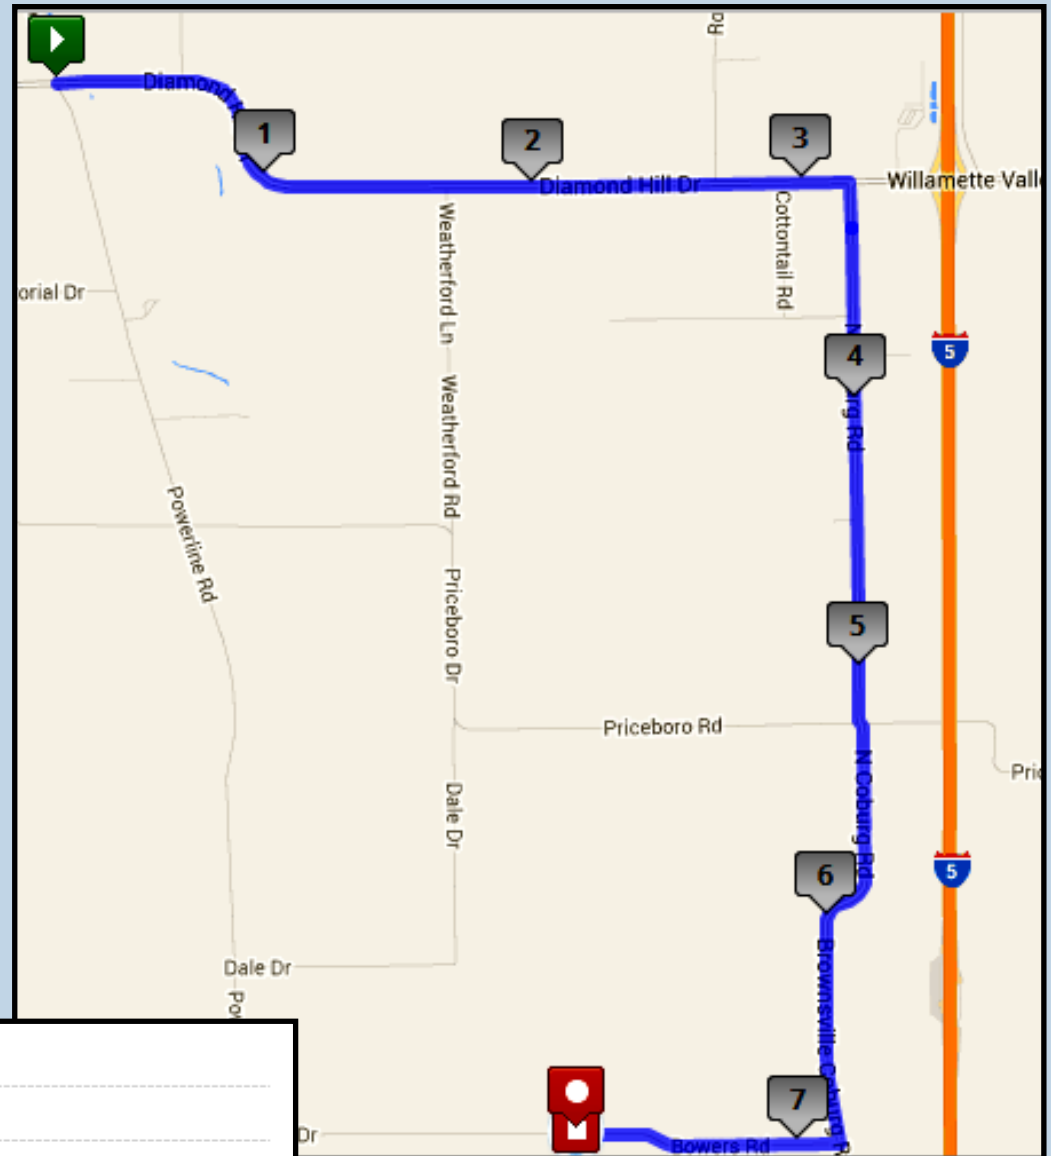

Epic Oregon Relay: Leg 32-Very Hard- 7.82 miles

Start: Exchange 31: Harrisburg Church: 31199 Diamond Hill Dr, Harrisburg, OR

Finish: Exchange 32: Bower Road Farm: 32255 Bowers Rd, Harrisburg, OR

GPS Coordinates

Start: 44.362570, -123.194700

End: 44.285580, -123.128000

Road Surface

Pavement

Start/Max Elevation

314 ft / 315 ft

Driving Directions:

↑ Continue straight on Diamond Hill Rd (3.18 miles)

↗ Turn right onto N Coburg Rd (3.65 miles)

↗ Turn right onto Bowers Rd (0.99 miles)

Exchange will take place at Bowers Road Farm

32255 Bowers Rd, Harrisburg, OR

Note this is private property. Please be respectful