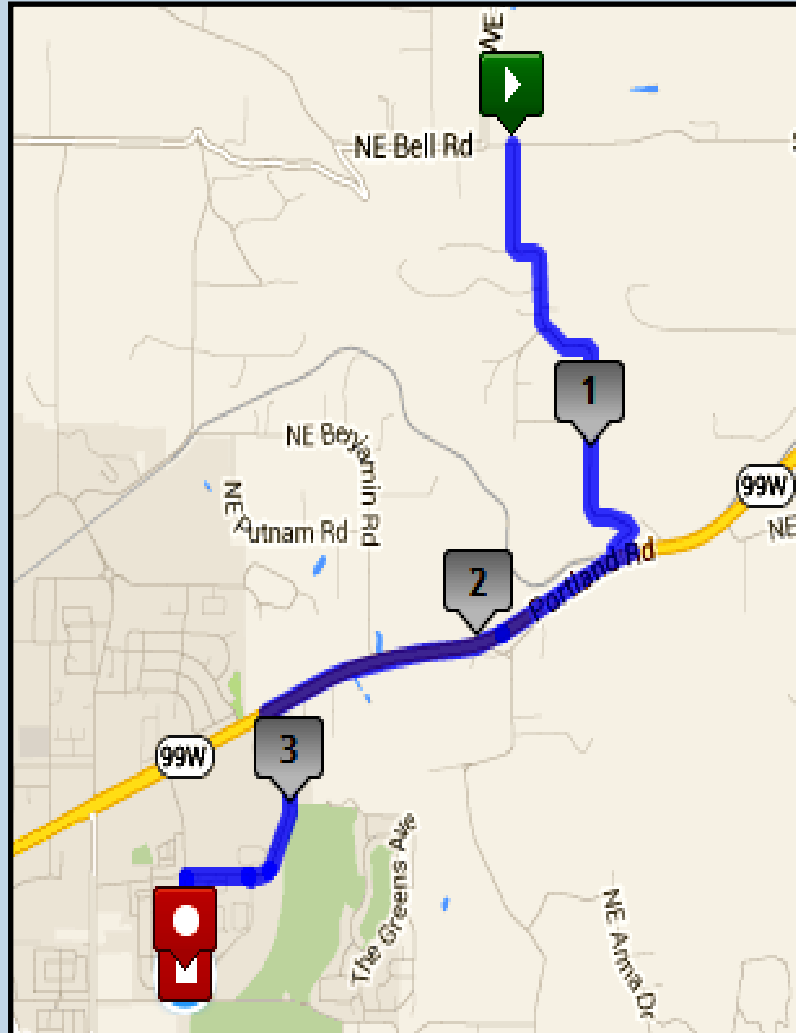

# Epic Oregon Relay: Leg 3 - Mild - 3.72

- Start: Exchange 2: Gibbs Community Center: 15955 NE Quarry Rd, Newberg, OR
- Finish: Exchange 3: Portland Community College: Brutscher St/Werth Blvd: Newberg, OR

- ### Driving Directions:
- Head South on NE Quarry Rd (1.44 miles)
  - Turn right onto E Portland Rd/99W (1.27 miles)
  - Turn left on Providence Dr (0.51 miles)
  - Enter roundabout and take 2nd exit onto Hayes St (0.20 miles)
  - Enter second roundabout and take 3rd exit onto Brutscher St (0.1 miles)
  - Continue on Brutscher Rd (0.20 miles)
- Exchange will take place at Portland Community College,  
Newberg Center**
- Brutscher St / Weth Blvd, Newberg, OR**

- ### GPS Coordinates
- Start: 45.331754,-122.91918  
End: 45.299313,-122.940702
- ### Road Surface
- Pavement
- ### Start/Max Elevation
- 827 ft / 850 ft